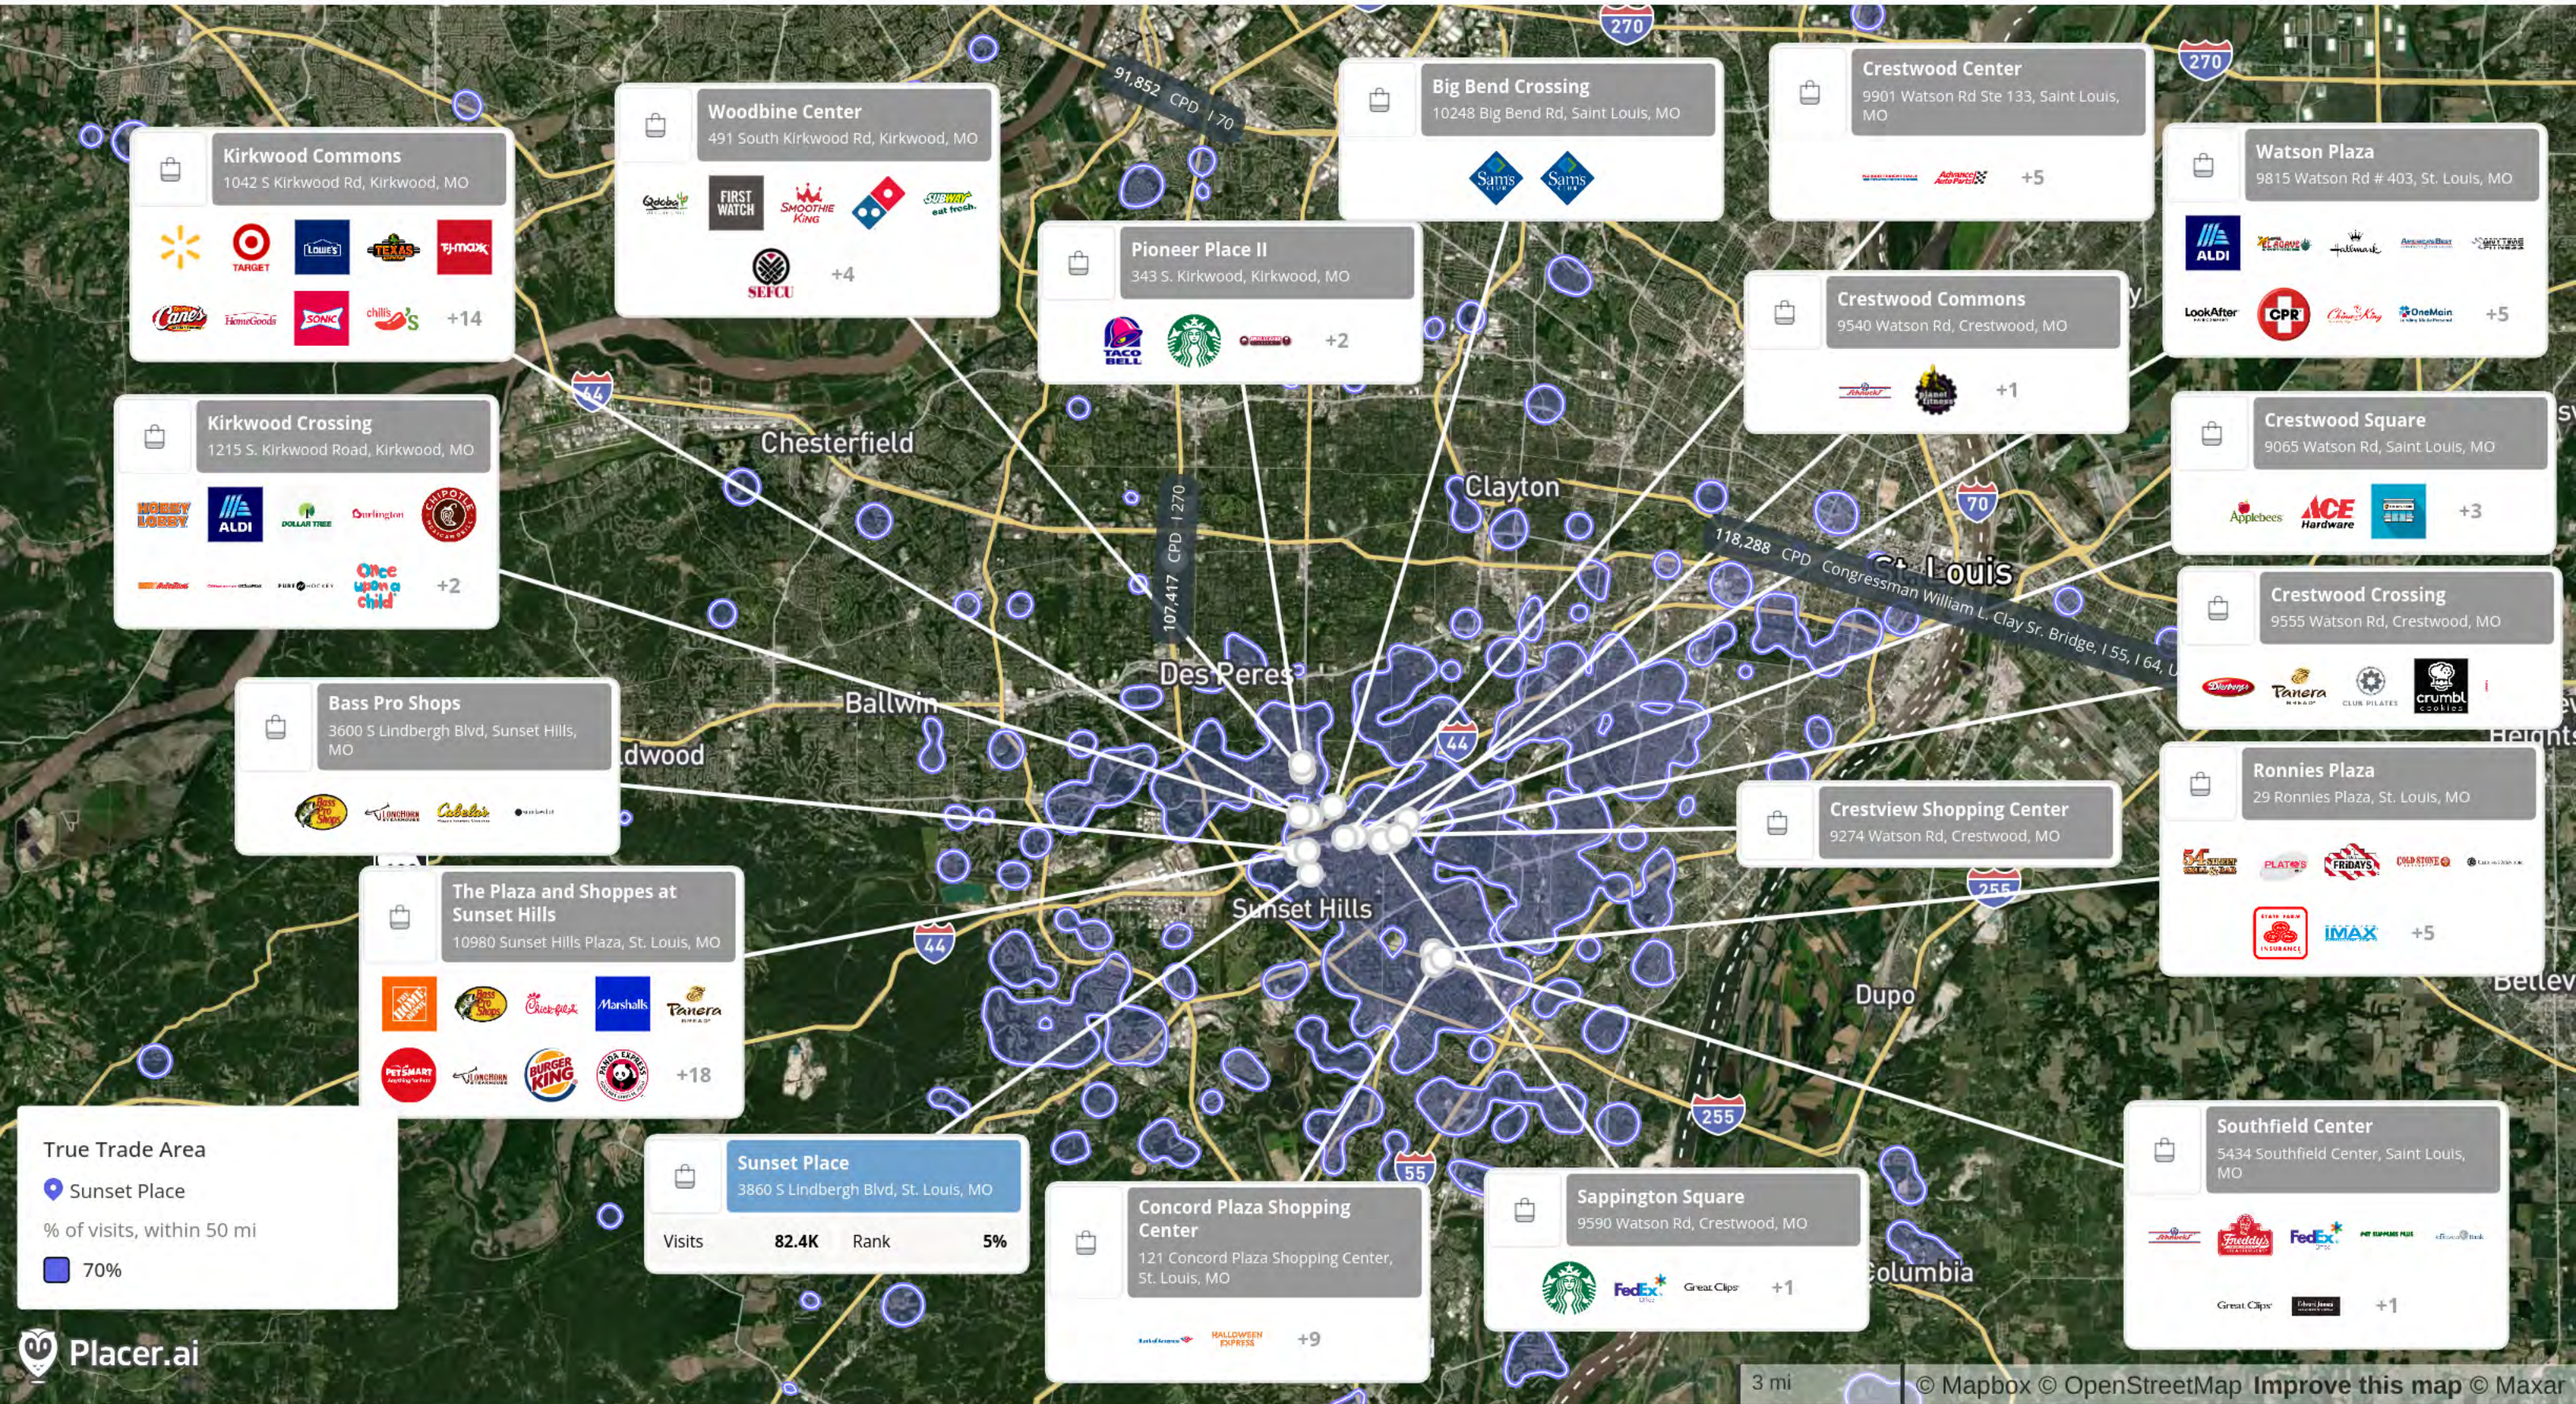

Retail Aerial

Aug 1, 2023 - Jul 31, 2024. Ranking listed in callouts are based on Category - State, Category - Nationwide.

Data provided by Placer Labs Inc. (www.placer.ai)