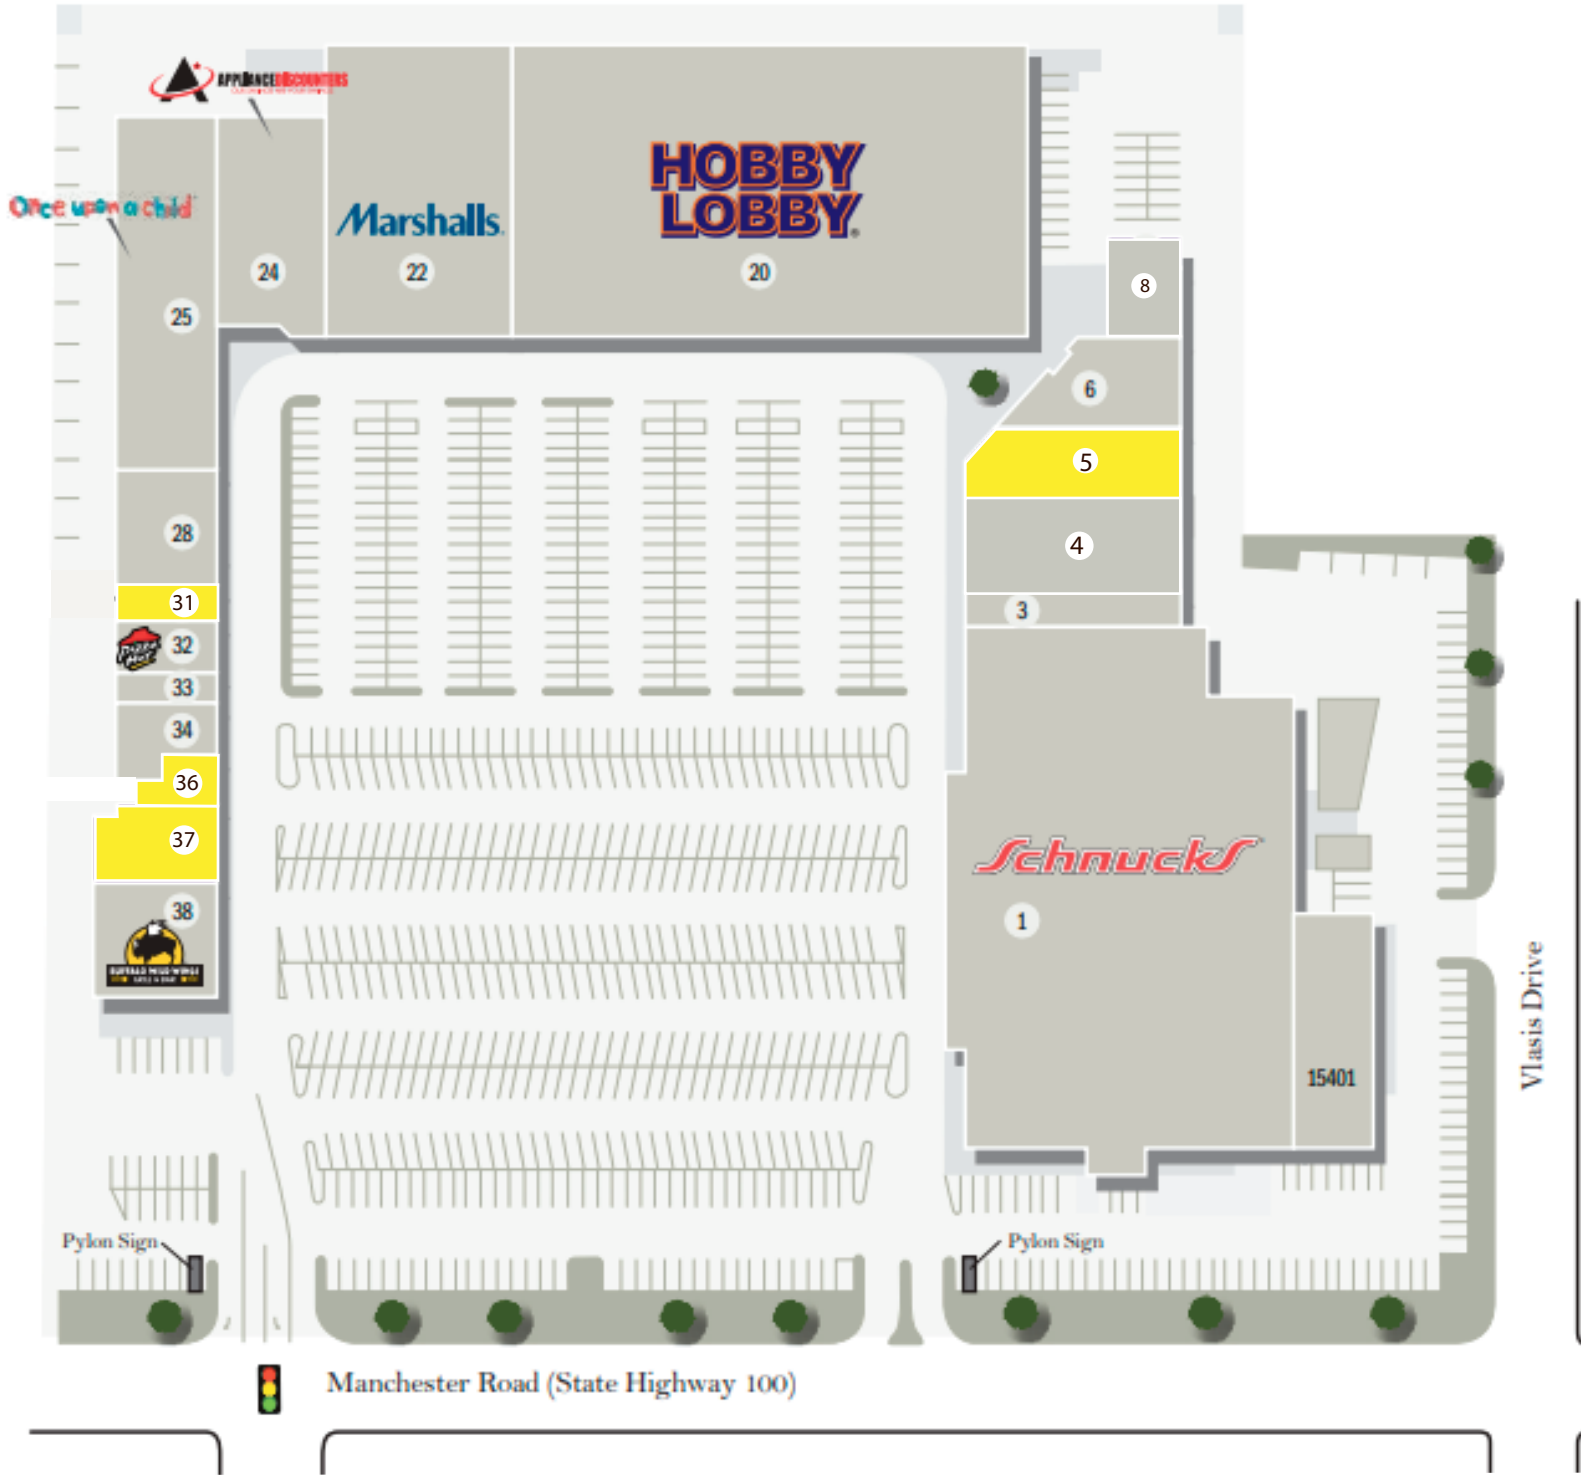

Ballwin Plaza

15425 Manchester Road
 Ballwin, Missouri 63011
 (St. Louis)

Suite	Tenant	SF
15401	Dobbs Tire & Auto	6,550 SF
1	Schnucks	61,737 SF
3	Sparadise Nails	2,600 SF
4	Shoe Dept	7,830 SF
5	Available	3,600 SF
6	Gracie Barra	4,827 SF
8	Hip Bone Marketing	2,160 SF
20	Hobby Lobby	55,000 SF
22	Marshalls	21,000 SF
24	Appliance Discounters	8,386 SF
25	Once Upon A Child	11,213 SF
28	Physical Therapy	4,822 SF
31	Available	1,200 SF
32	Pizza Hut	1,800 SF
33	China First	1,080 SF
34	Beijing Spa	2,220 SF
36	Available	1,150 SF
37	Available	2,141 SF
38	Buffalo Wild Wings	5,535 SF
Total GLA:		204,859 SF