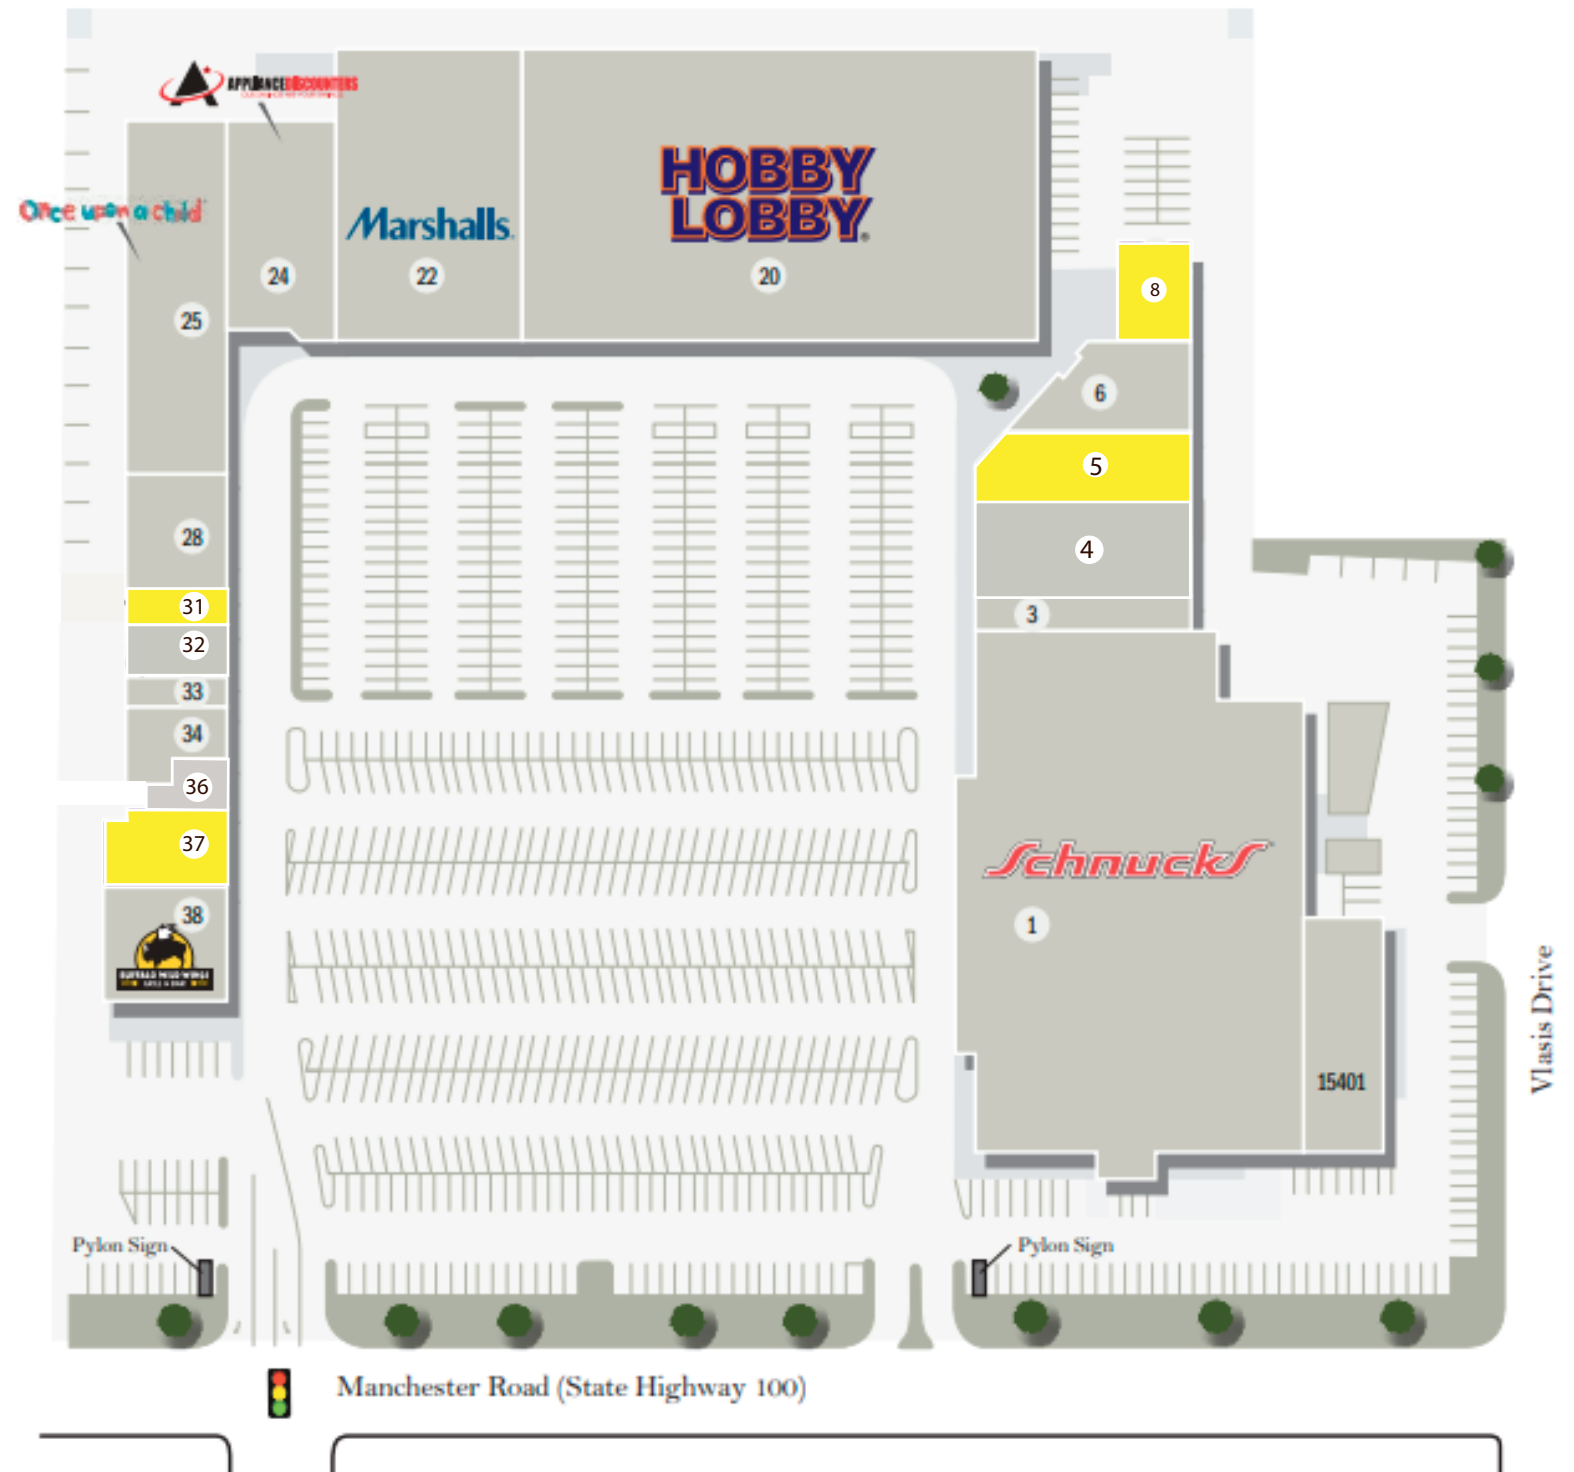

Ballwin Plaza

15425 Manchester Road
Ballwin, Missouri 63011
(St. Louis)

Suite	Tenant	SF
15401	Dobbs Tire & Auto	6,550 SF
1	Schnucks	61,737 SF
3	Sparadise Nails	2,600 SF
4	Shoe Dept	7,830 SF
5	Available	3,600 SF
6	Gracie Barra	4,827 SF
8	Available	2,160 SF
20	Hobby Lobby	55,000 SF
22	Marshalls	21,000 SF
24	Appliance Discounters	8,386 SF
25	Once Upon A Child	11,213 SF
28	Physical Therapy	4,822 SF
31	Available	1,200 SF
32	Pizza Hut	1,800 SF
33	China First	1,080 SF
34	Beijing Spa	2,220 SF
36	Hamedi Barbershop	1,150 SF
37	Available	2,141 SF
38	Buffalo Wild Wings	5,535 SF
Total GLA:		204,859 SF