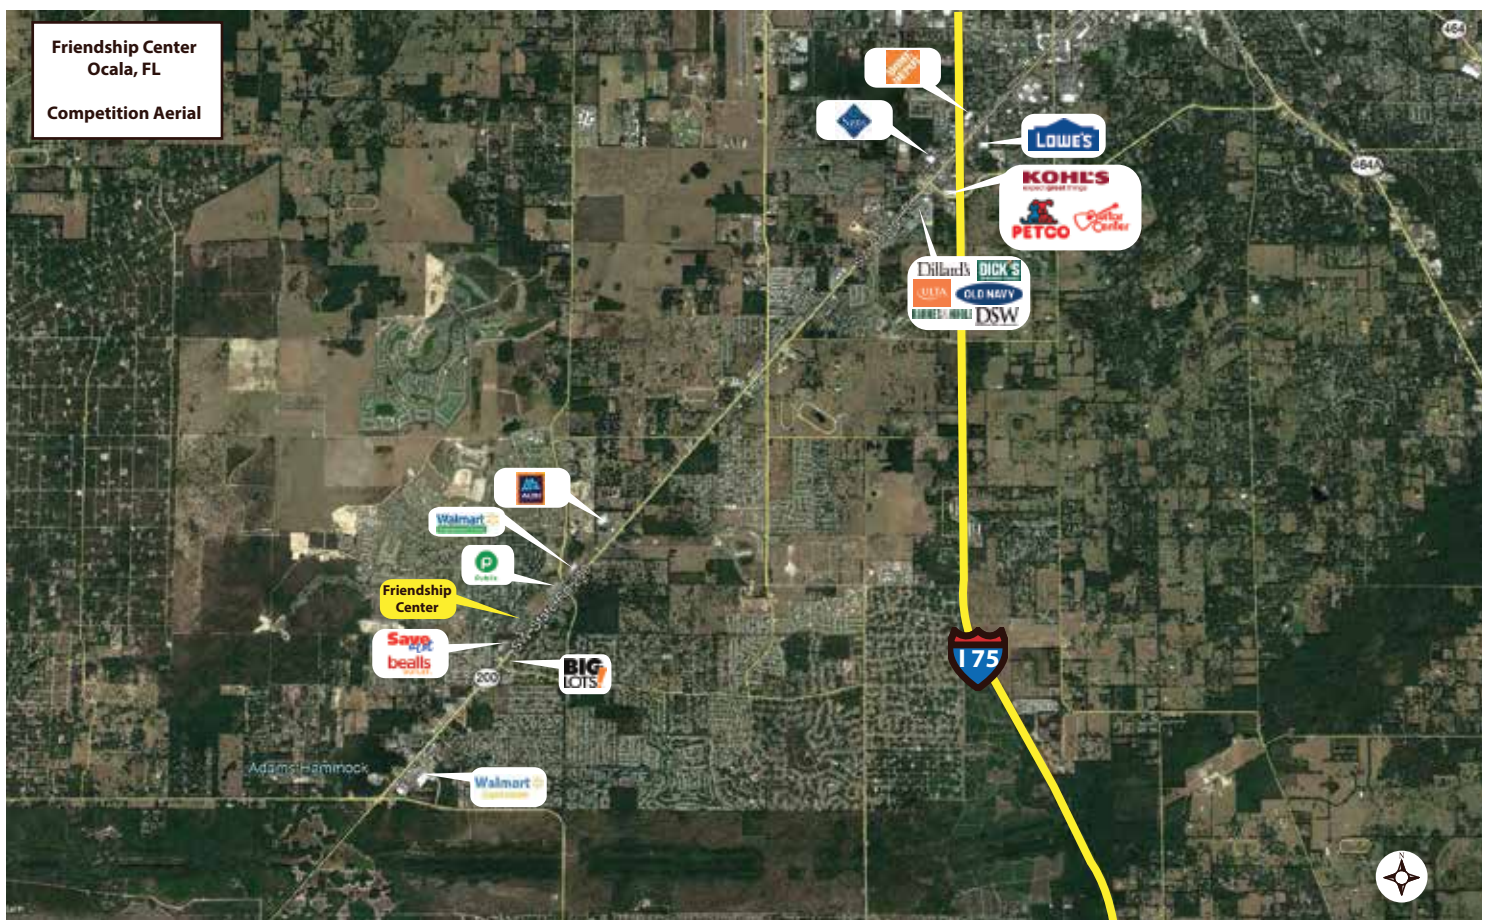

RETAIL AERIAL

Friendship Center
Ocala, FL
Competition Aerial