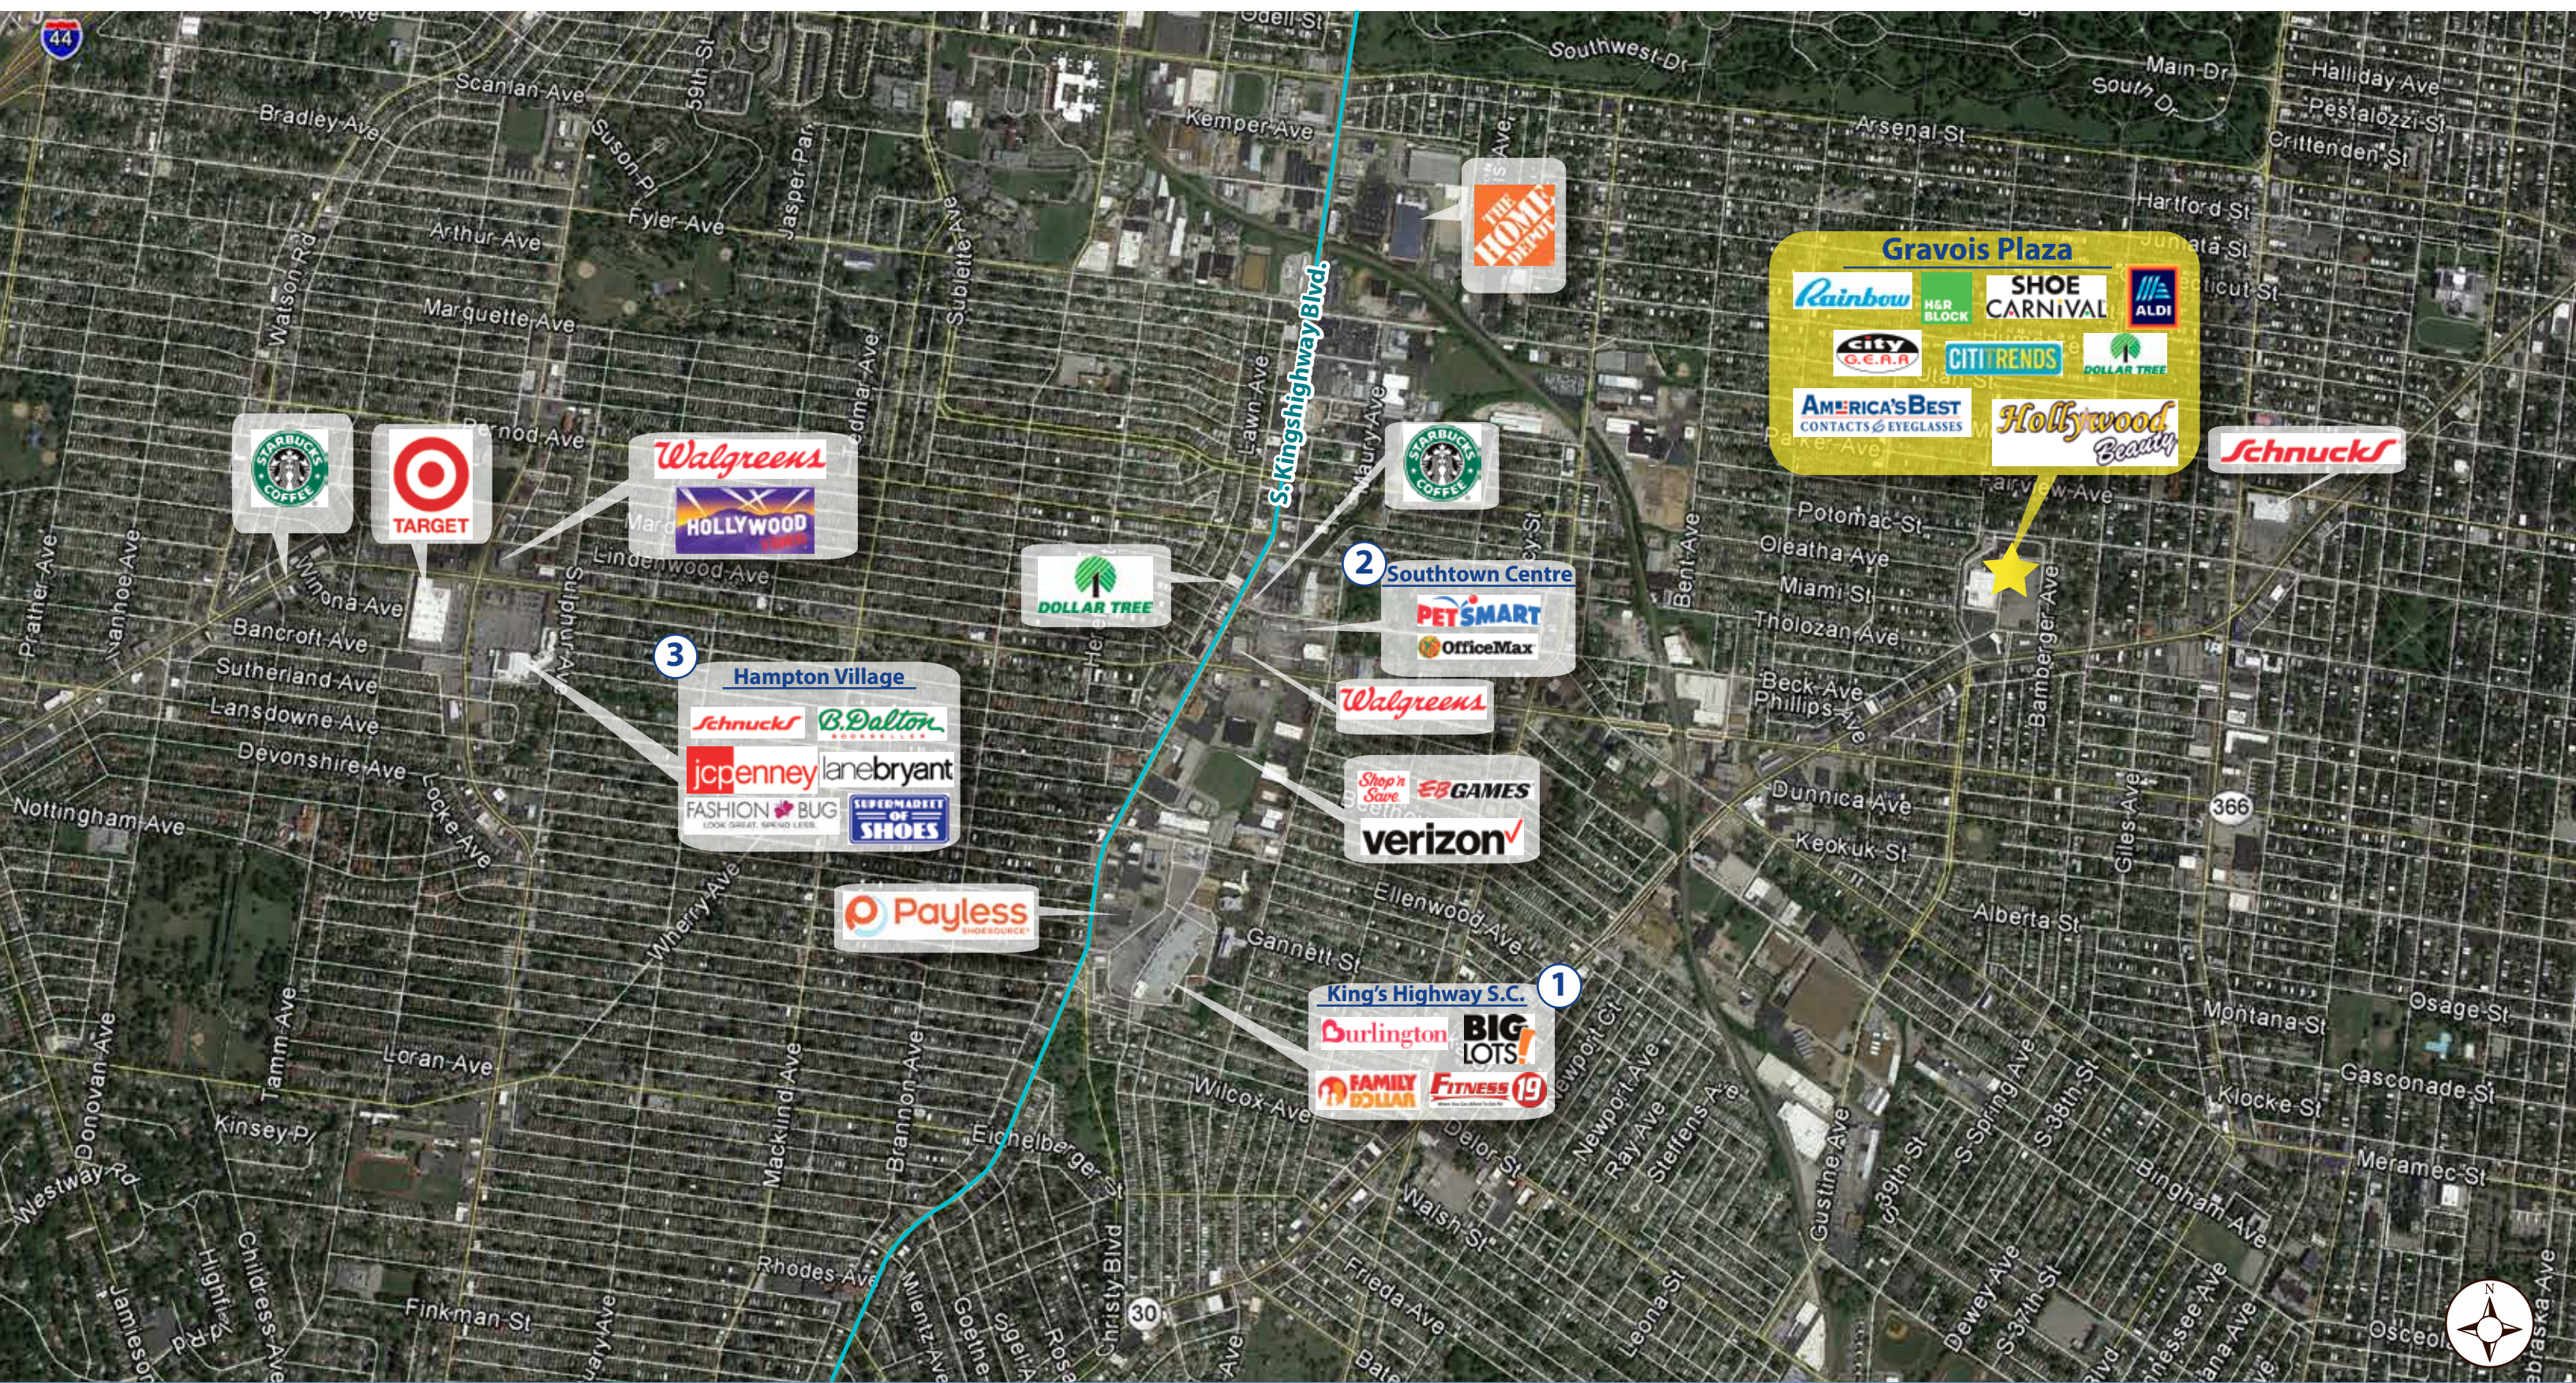

Gravois Plaza

3527 Bamberger Ave., St. Louis, MO 63116

Retail & Competitive Center Aerial