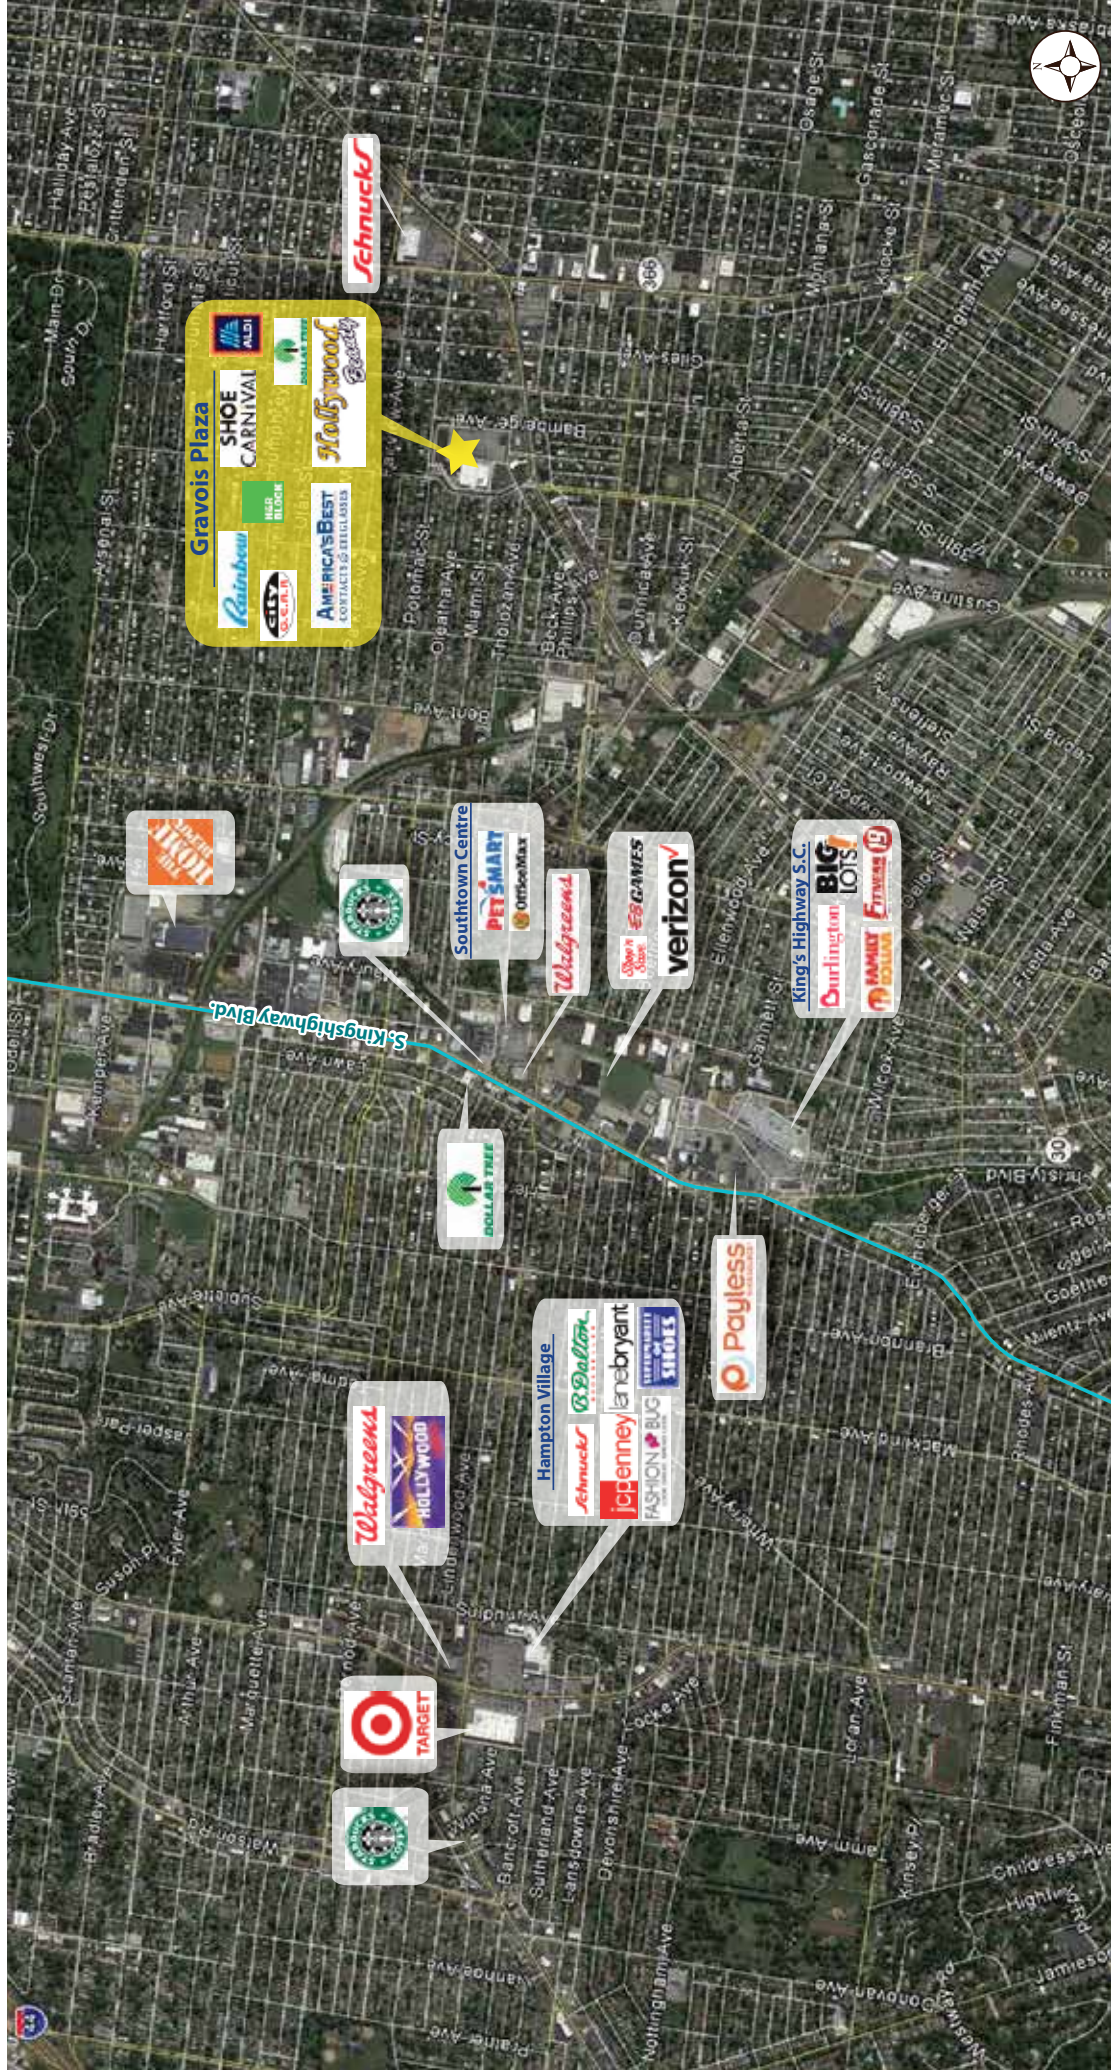

Retail & Competitive Center Aerial