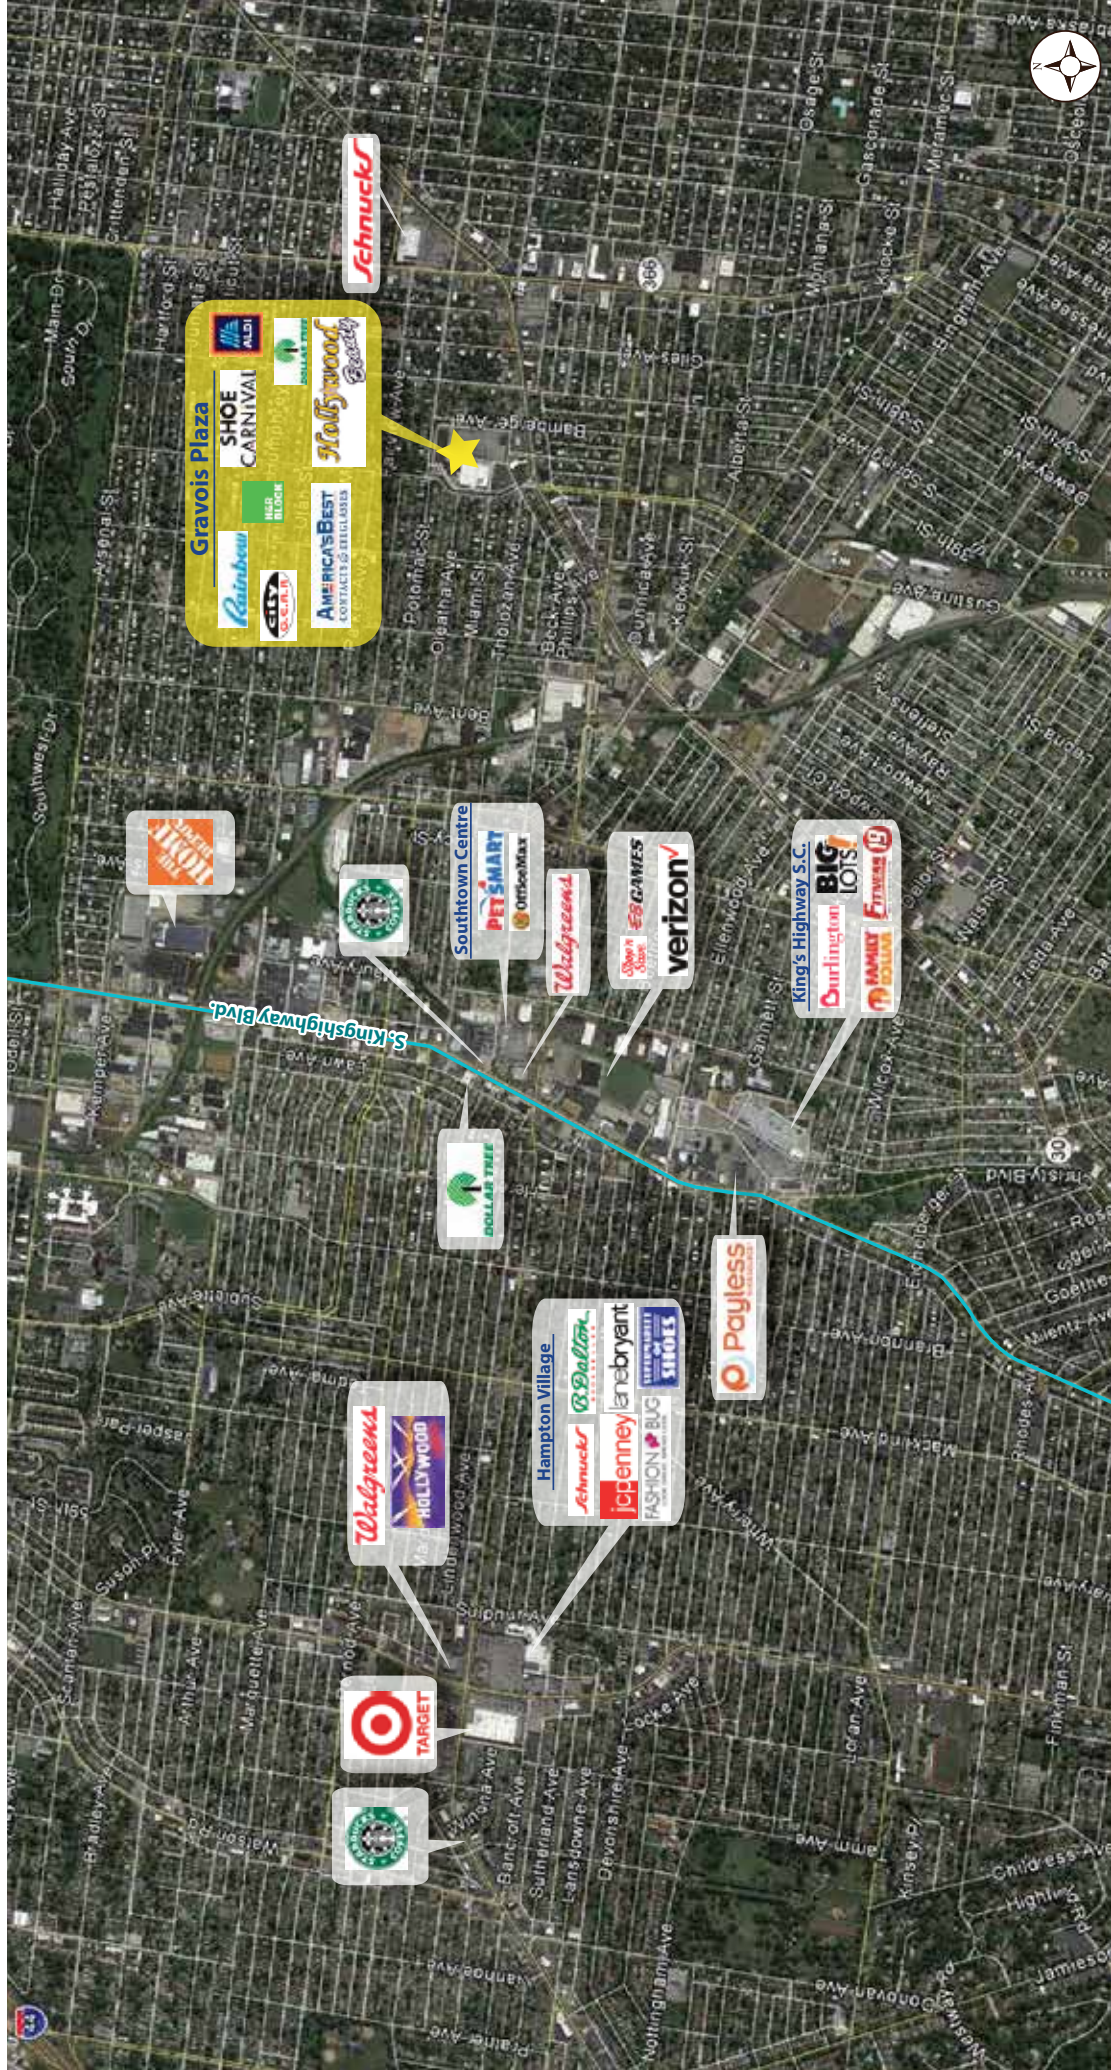

GRAVOIS PLAZA

More Information:

3527 Bamberger Ave.
Saint Louis, MO 63116

Saint Louis, MO

Demographics (2022 Estimates)

Population Households Average HH Income Daytime Population

	Population	Households	Average HH Income	Daytime Population
1 Mile	29,159	13,262	\$66,030	5,508
3 Miles	157,142	74,967	\$78,619	80,704
5 Miles	320,347	154,588	\$81,023	268,742
Trade Area	163,920	79,757	\$77,775	98,859

Highlights

- 129,093 total SF
- 20,932 VPD on Gravois Ave

KEY TENANTS

octapharma plasma®

SALLY BEAUTY

SHOE CARNIVAL

BRIAN NELTNER

400 Techne Center Drive
Suite 320
Milford, OH 45150
Direct: 513.332.9960
bneltner@selectstrat.com
www.selectstrat.com

Traffic Counts

20,932 VPD - on Gravois Ave.

Retail & Competitive Center Aerial