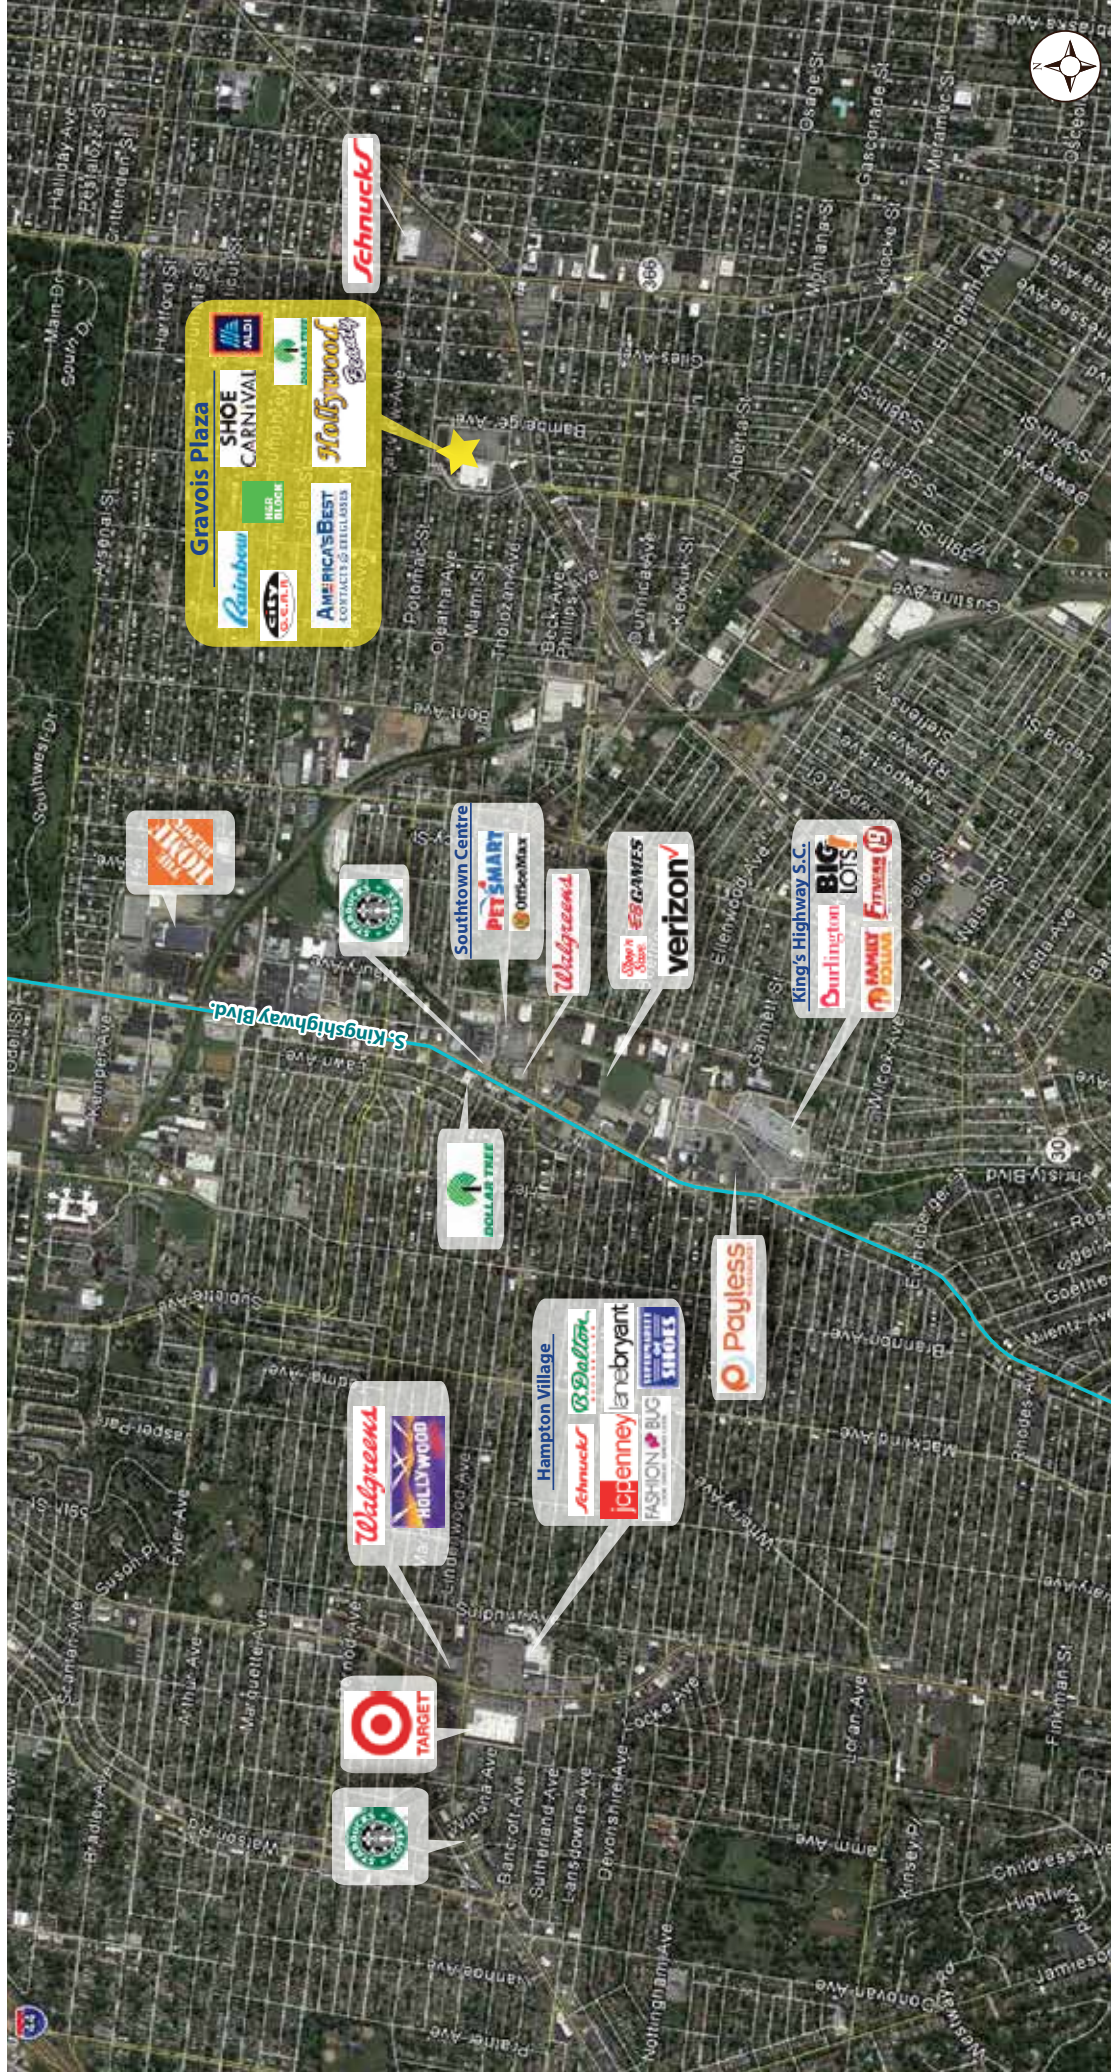

Retail & Competitive Center Aerial