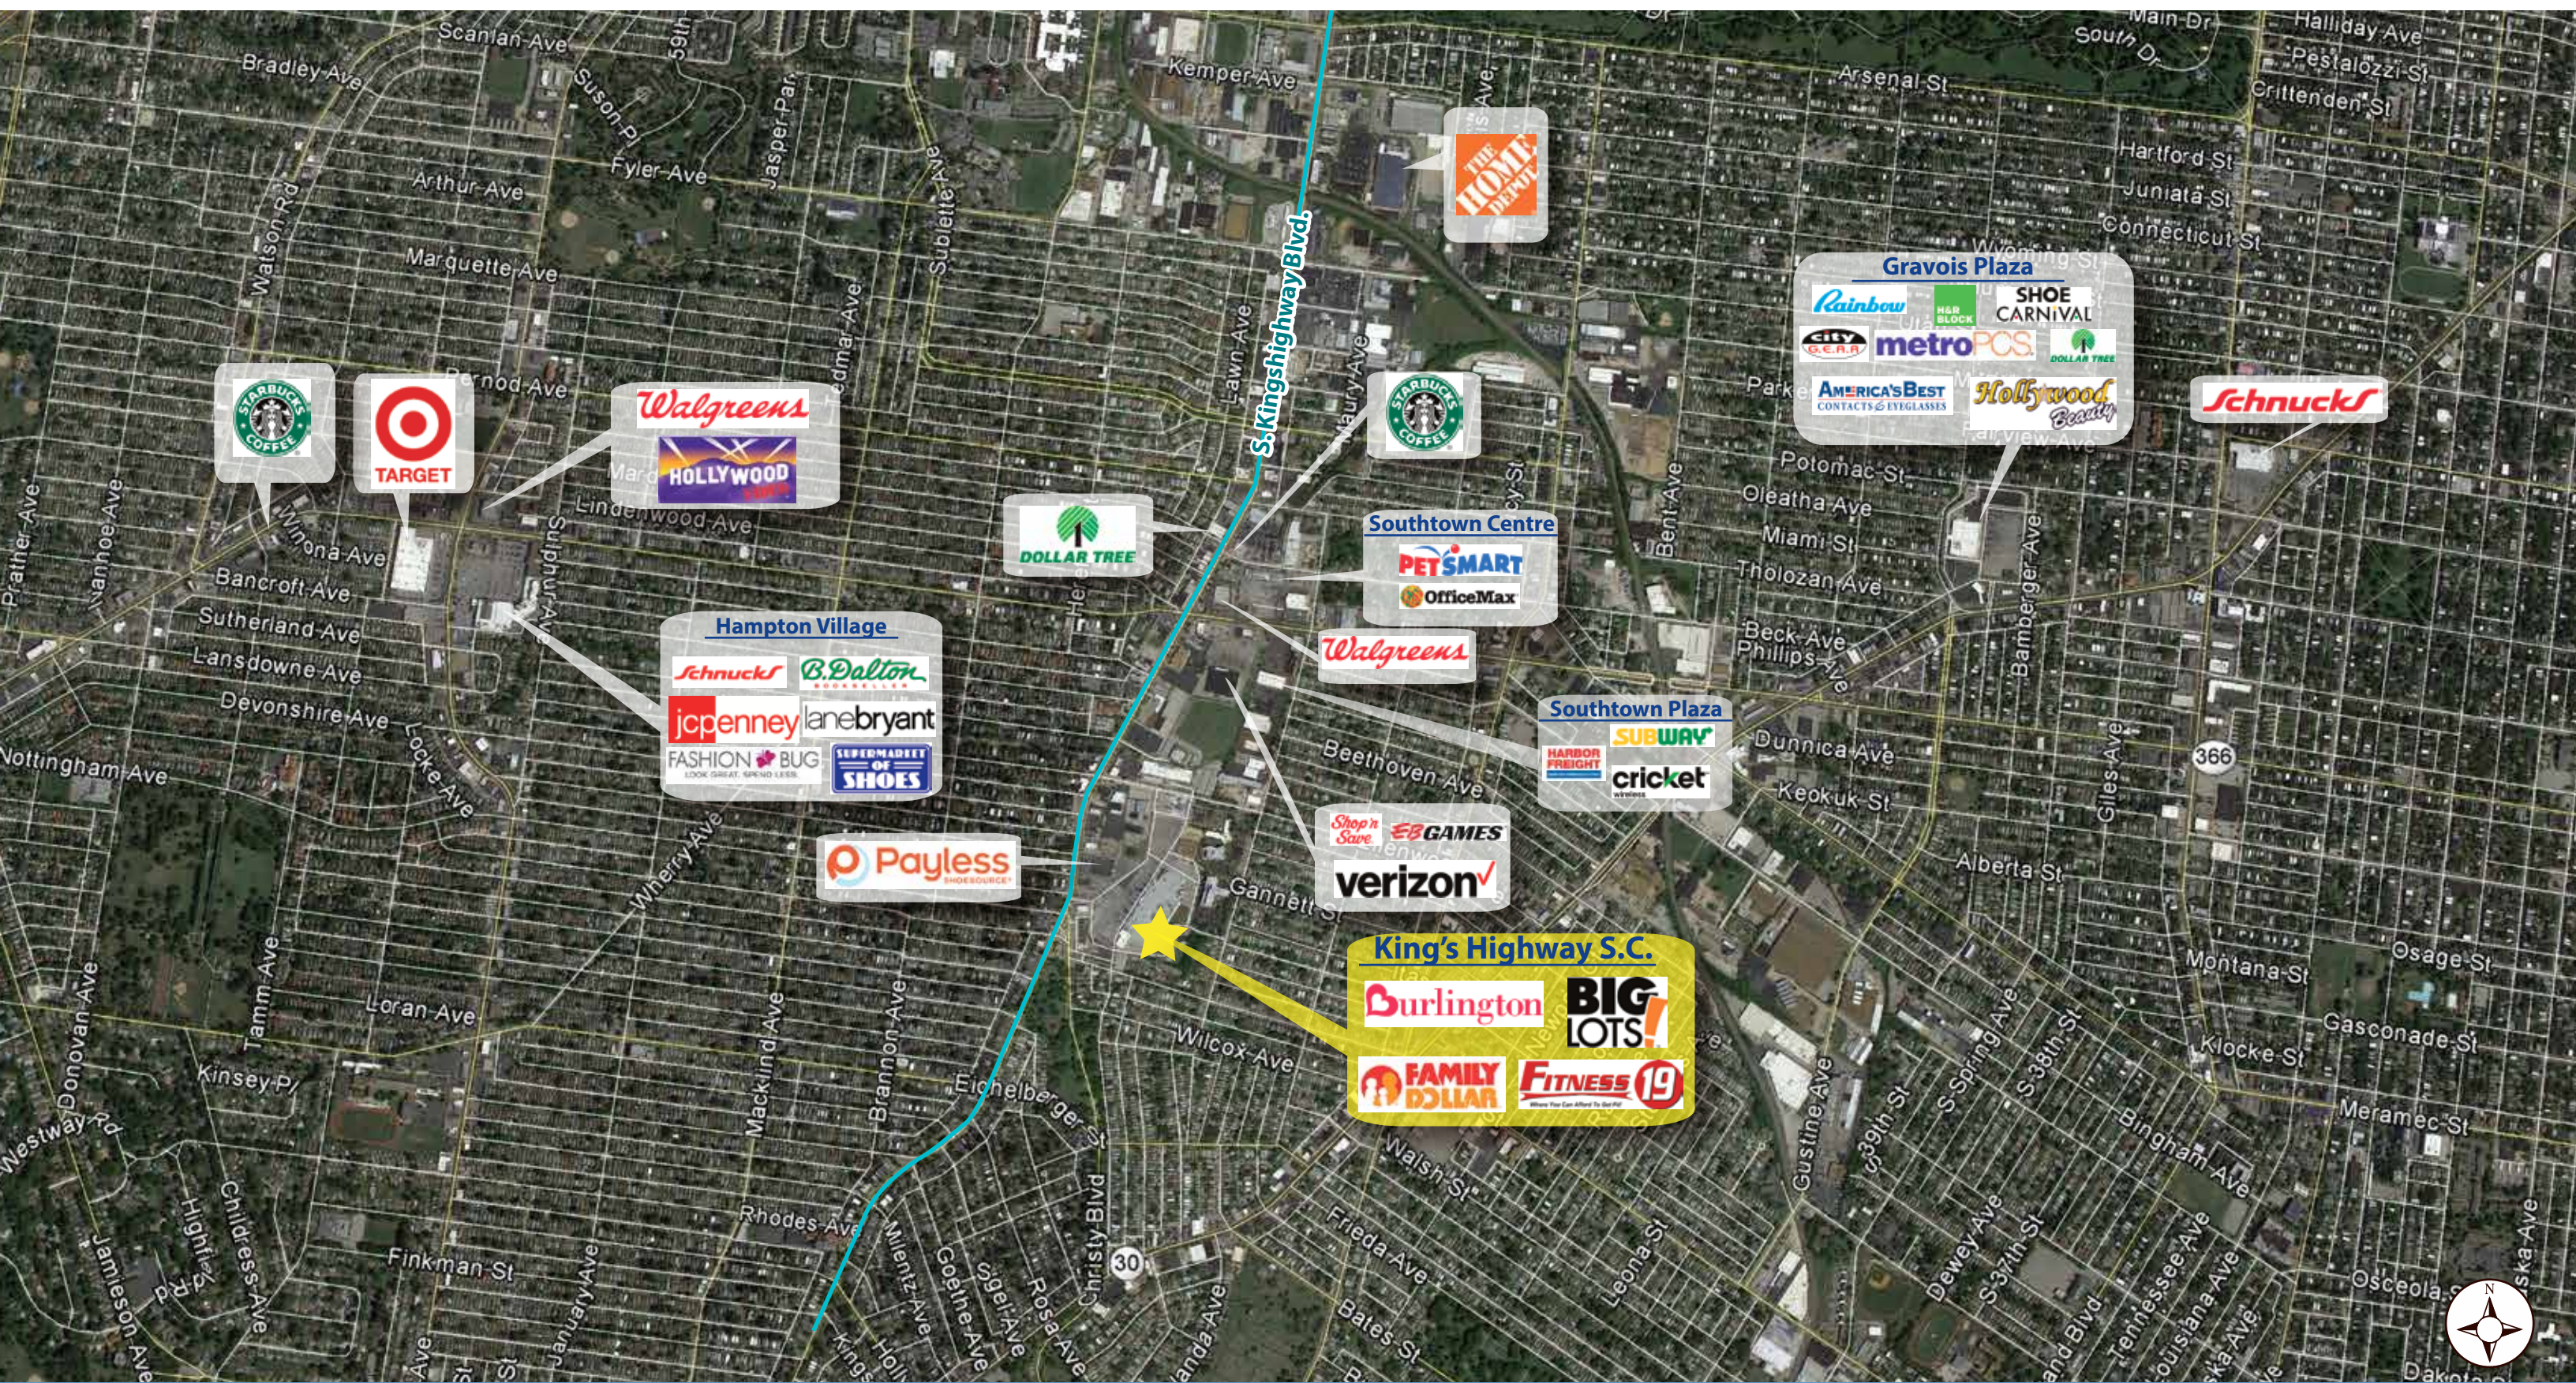

King's Highway S.C.

4930 Christy Blvd., Saint Louis, MO 63116

Retail & Competitive Center Aerial