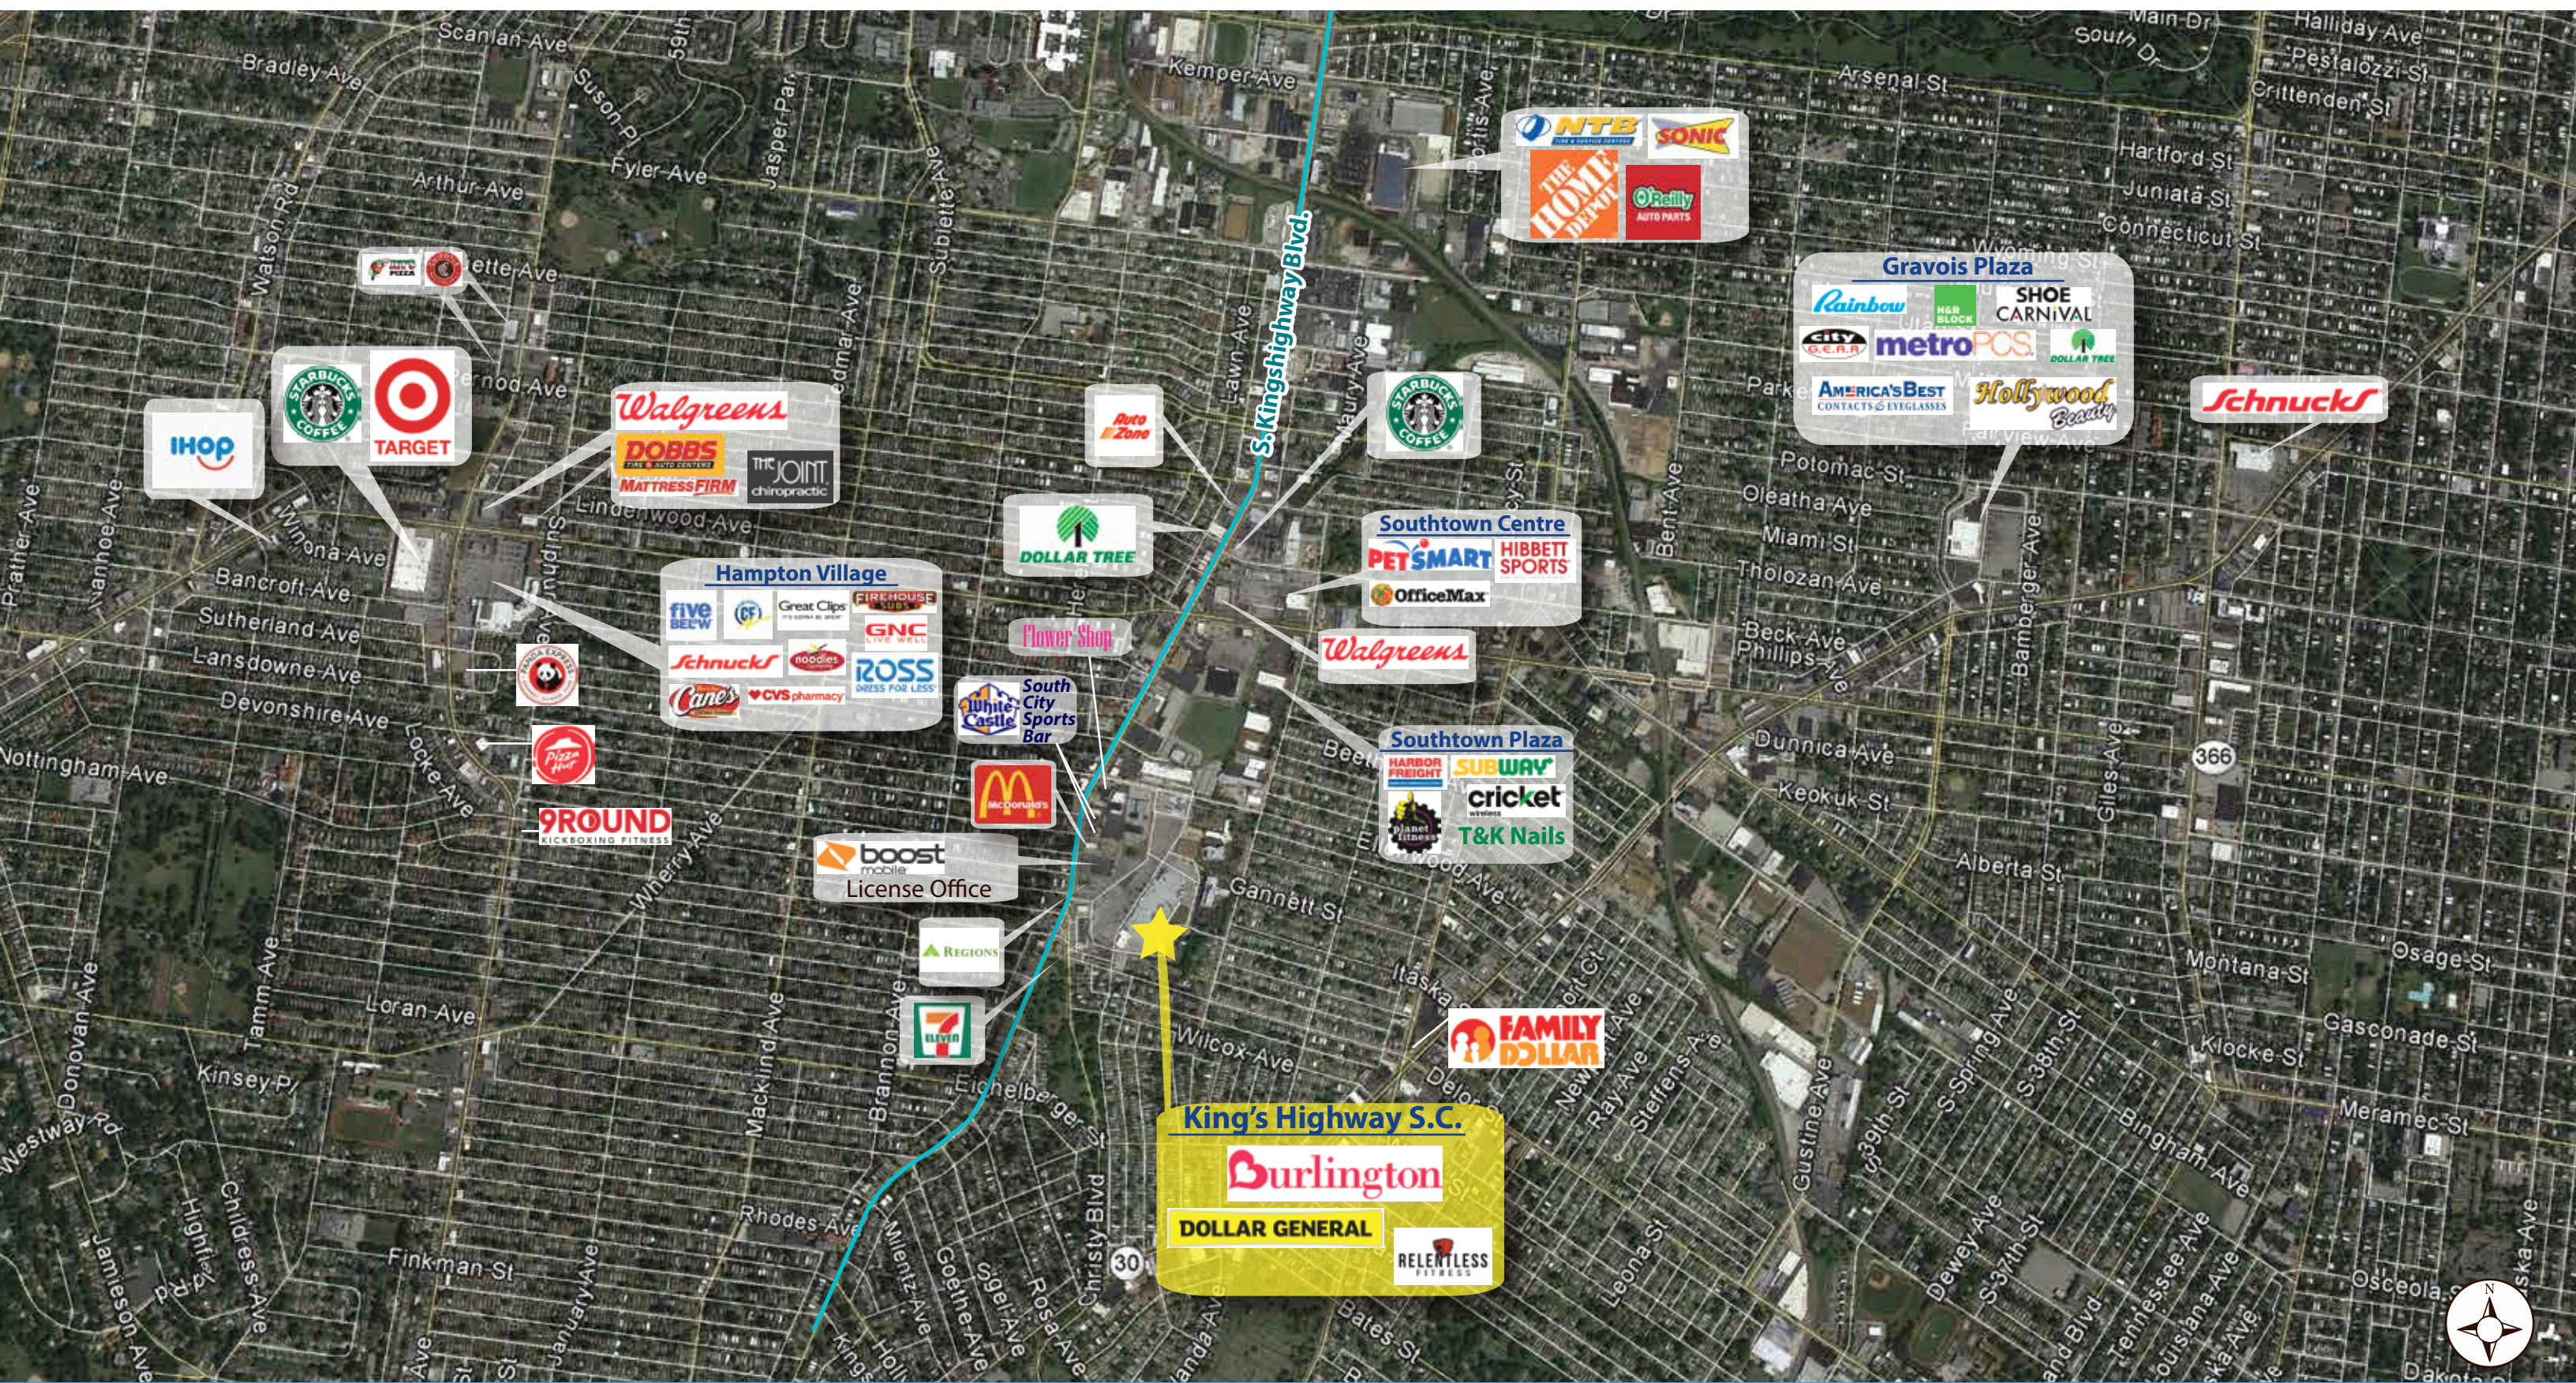

# King's Highway S.C.

4930 Christy Blvd., Saint Louis, MO 63116

Retail & Competitive Center Aerial