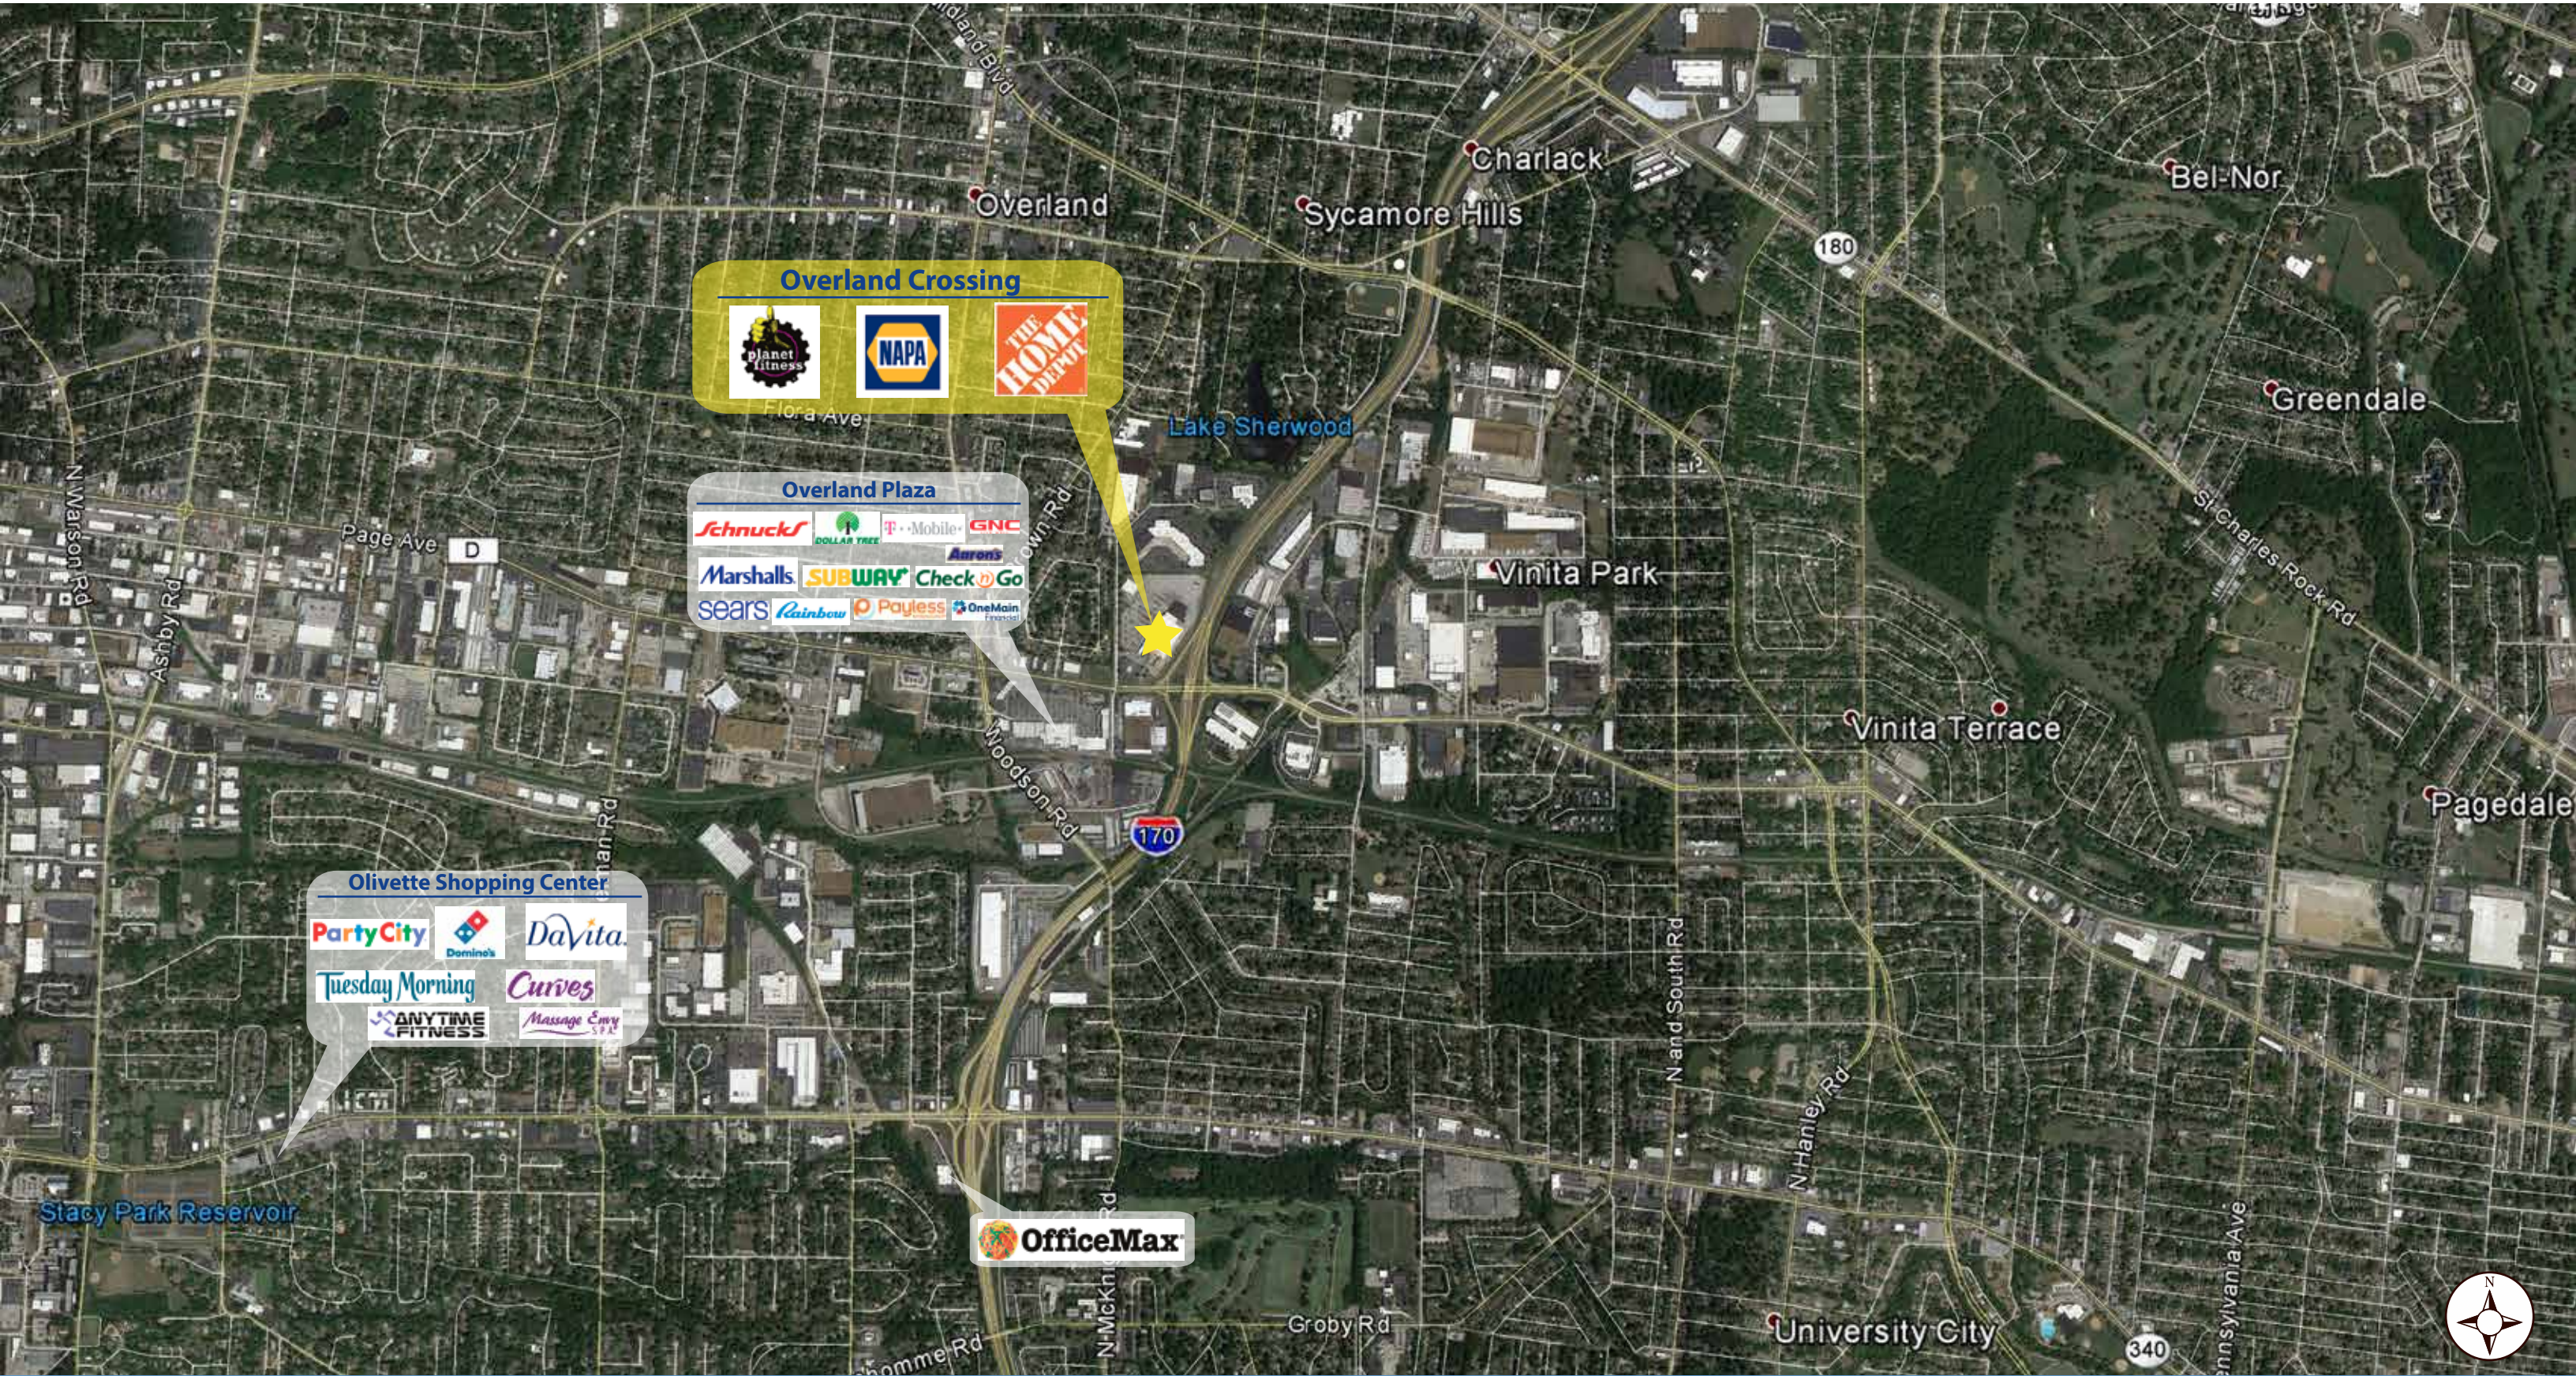

# Overland Crossing

8901 Page Ave., St. Louis, MO 63114

## Retail & Competitive Center Aerial