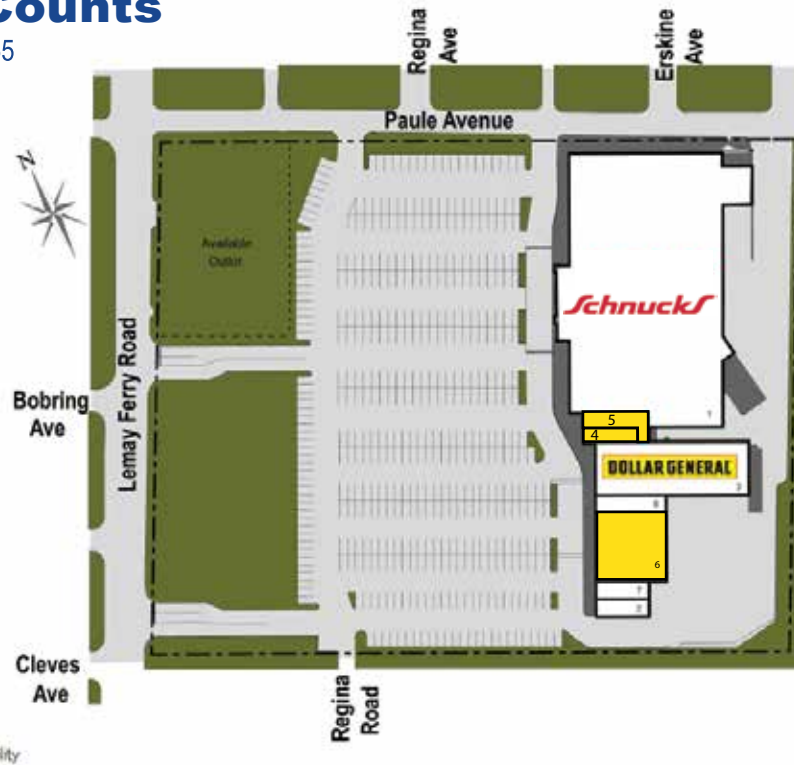

LEMAY SHOPPING CENTER

1032 Lemay Ferry Rd.
Lemay, MO 63125

Lemay, MO

Demographics (2021 Estimates)

Population Households Average HH Income Daytime Population

	Population	Households	Average HH Income	Daytime Population
1 Mile	12,718	5,832	\$75,492	5,803
3 Miles	87,742	38,342	\$80,428	30,255
5 Miles	186,131	80,577	\$84,997	66,273
Trade Area	116,827	50,686	\$65,164	29,949

Highlights

- Anchored by Schnucks
- 79,747 total SF
- 81,762 VPD on I 255

KEY TENANTS

BRIAN NELTNER

400 Techne Center Drive
Suite 320
Milford, OH 45150
Direct: 513.332.9960
bneltner@selectstrat.com
www.selectstrat.com

Traffic Counts

81,762 VPD - on I255

Availability