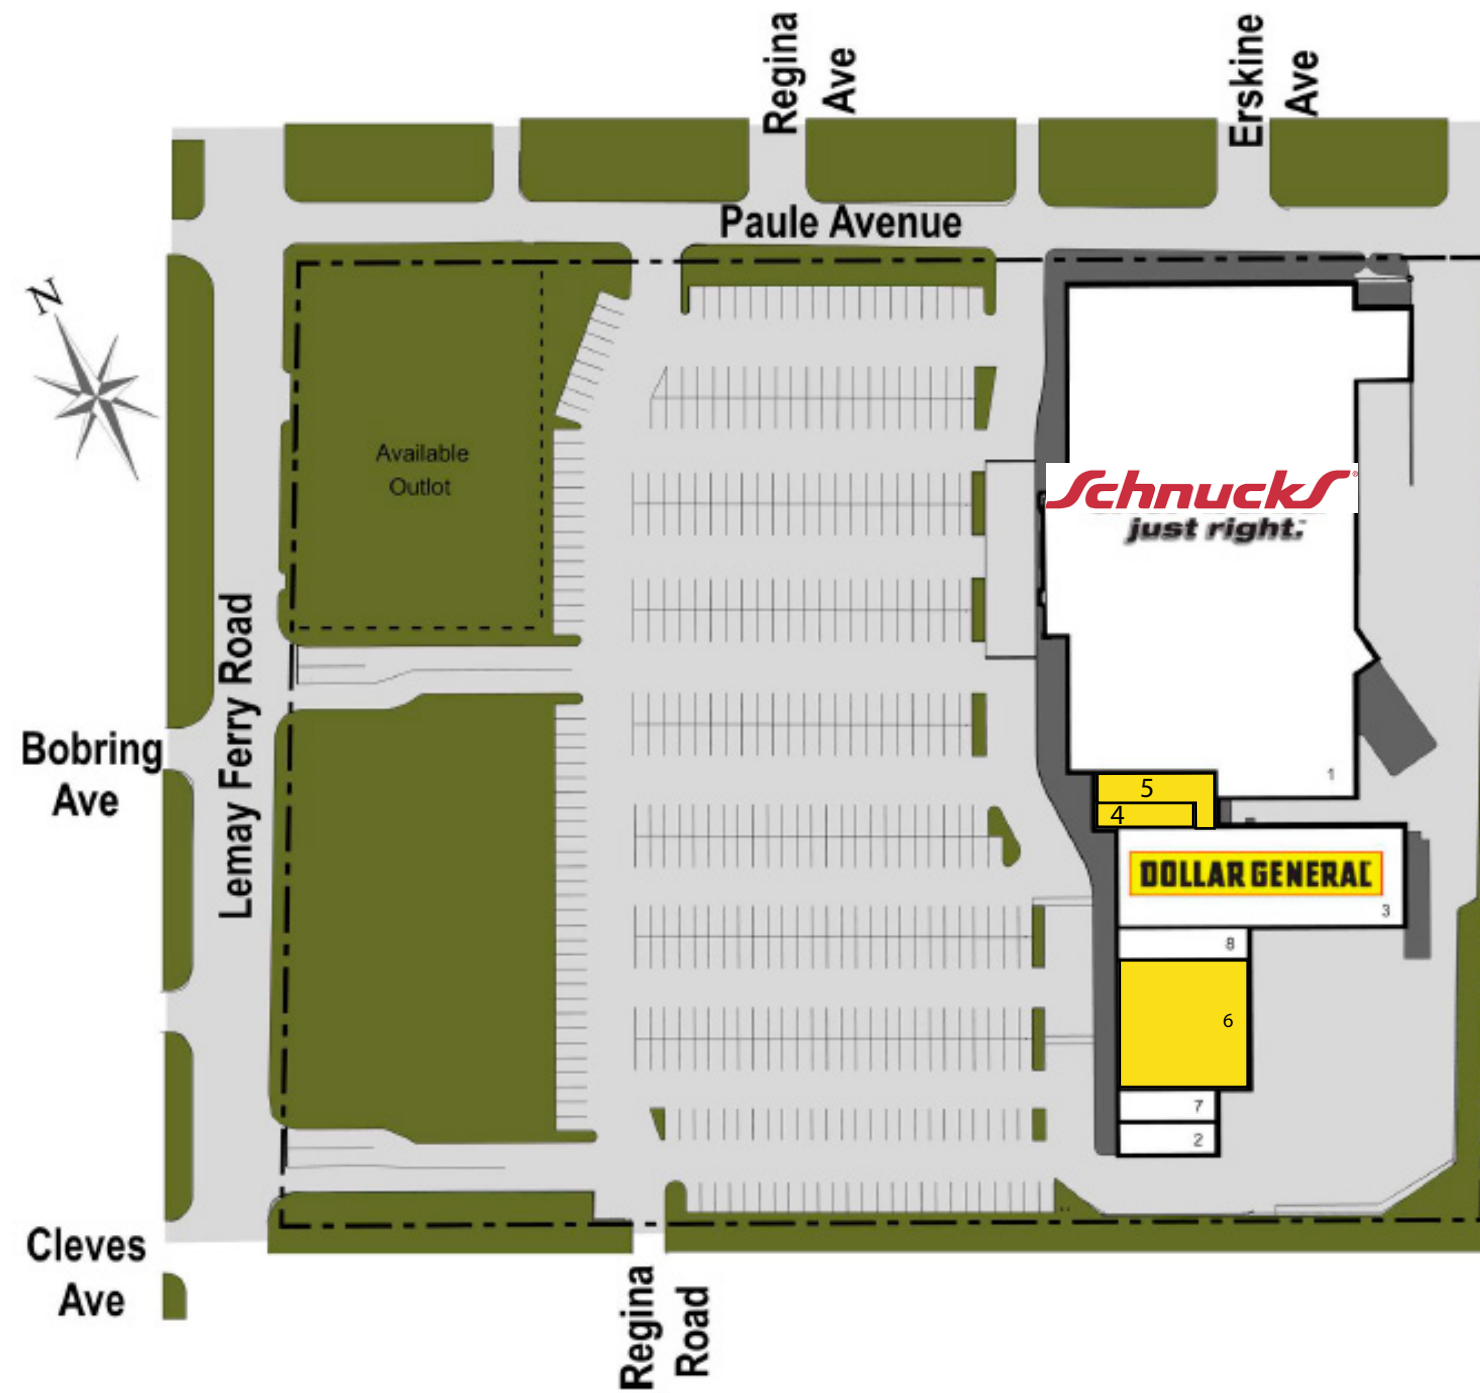

Lemay Shopping Center

1032 Lemay Ferry Road
 Lemay, MO 63125
 (Greater St. Louis)

	TENANT	SQFT
1	Schnucks	56,198
2	Cricket	1,200
3	Dollar General	10,500
4	Available	1,020
5	Available	1,629
6	Available	6,400
7	Jackson Hewitt Tax	1,200
8	China King	1,600