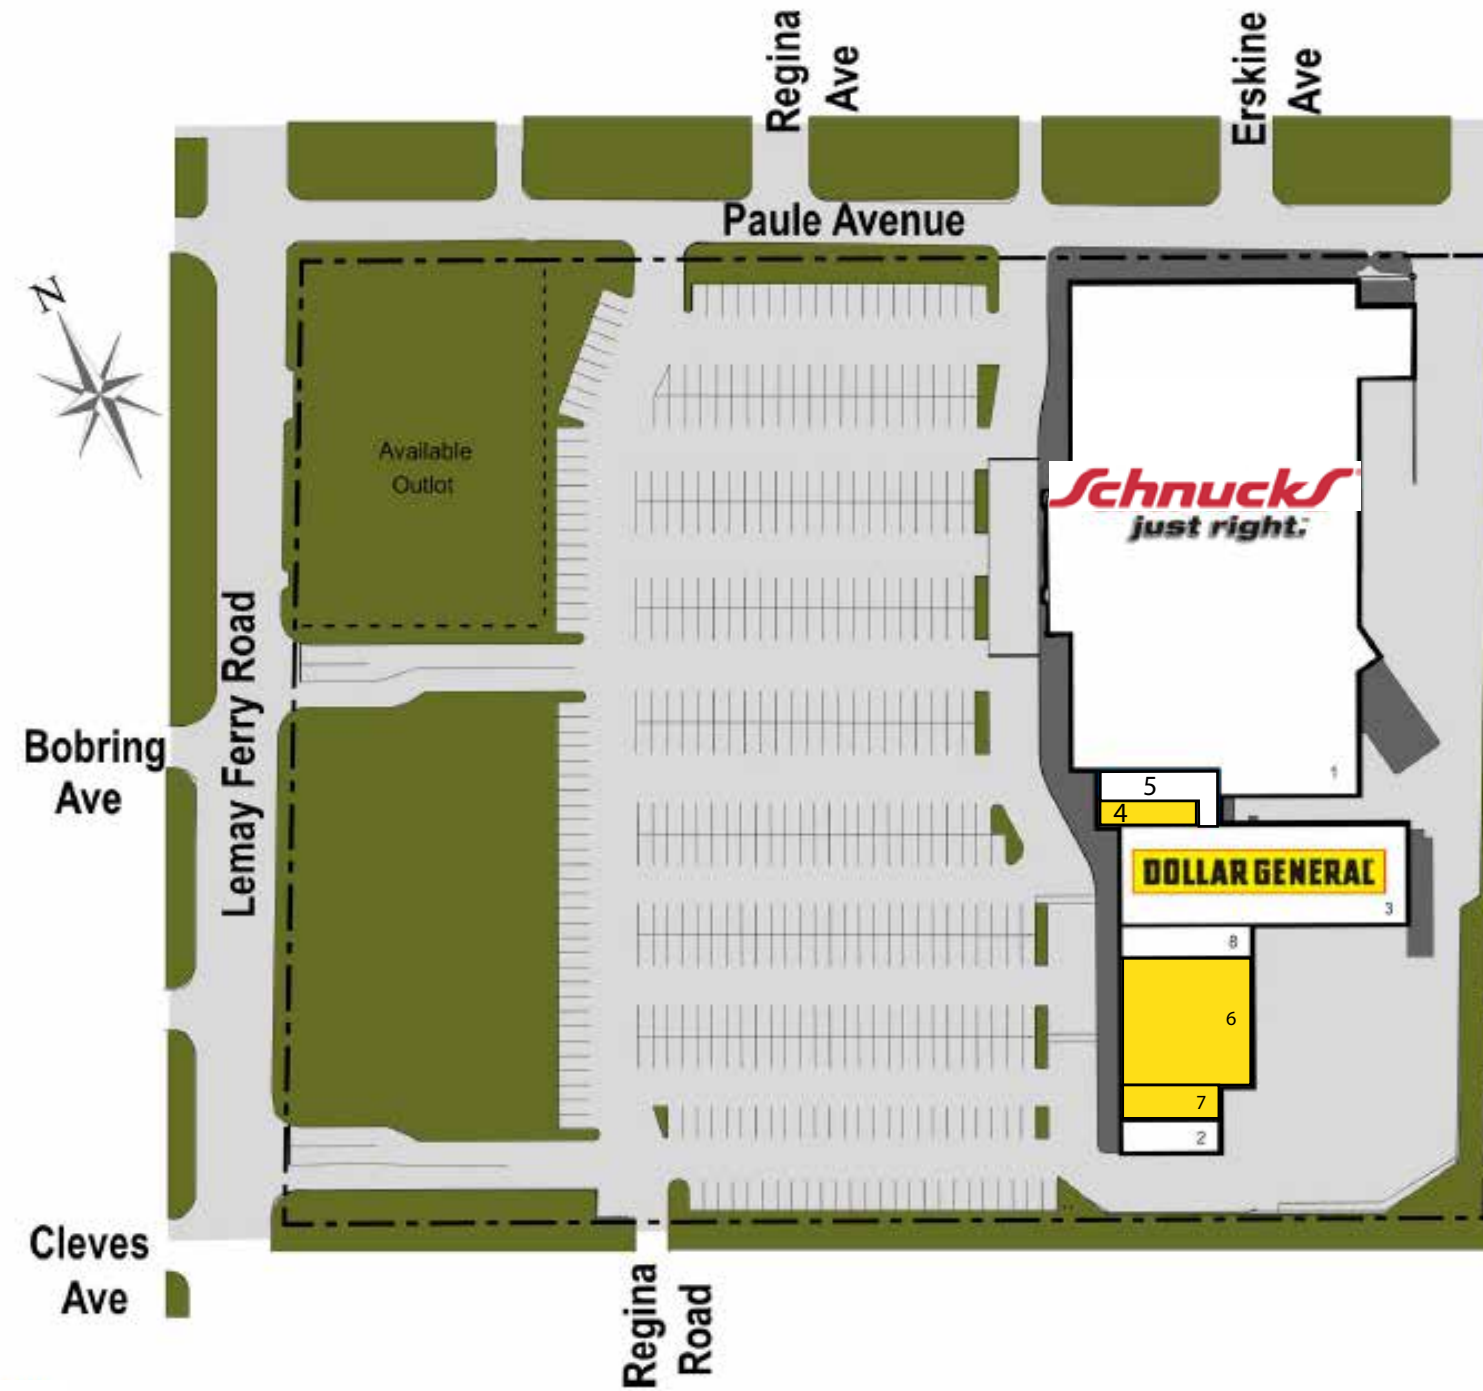

Lemay Shopping Center

1032 Lemay Ferry Road
 Lemay, MO 63125
 (Greater St. Louis)

	TENANT	SQFT
1	Schnucks	56,198
2	Cricket	1,200
3	Dollar General	10,500
4	Available	1,020
5	Fire Grill	1,629
6	Available	6,400
7	Available Soon	1,200
8	China King	1,600