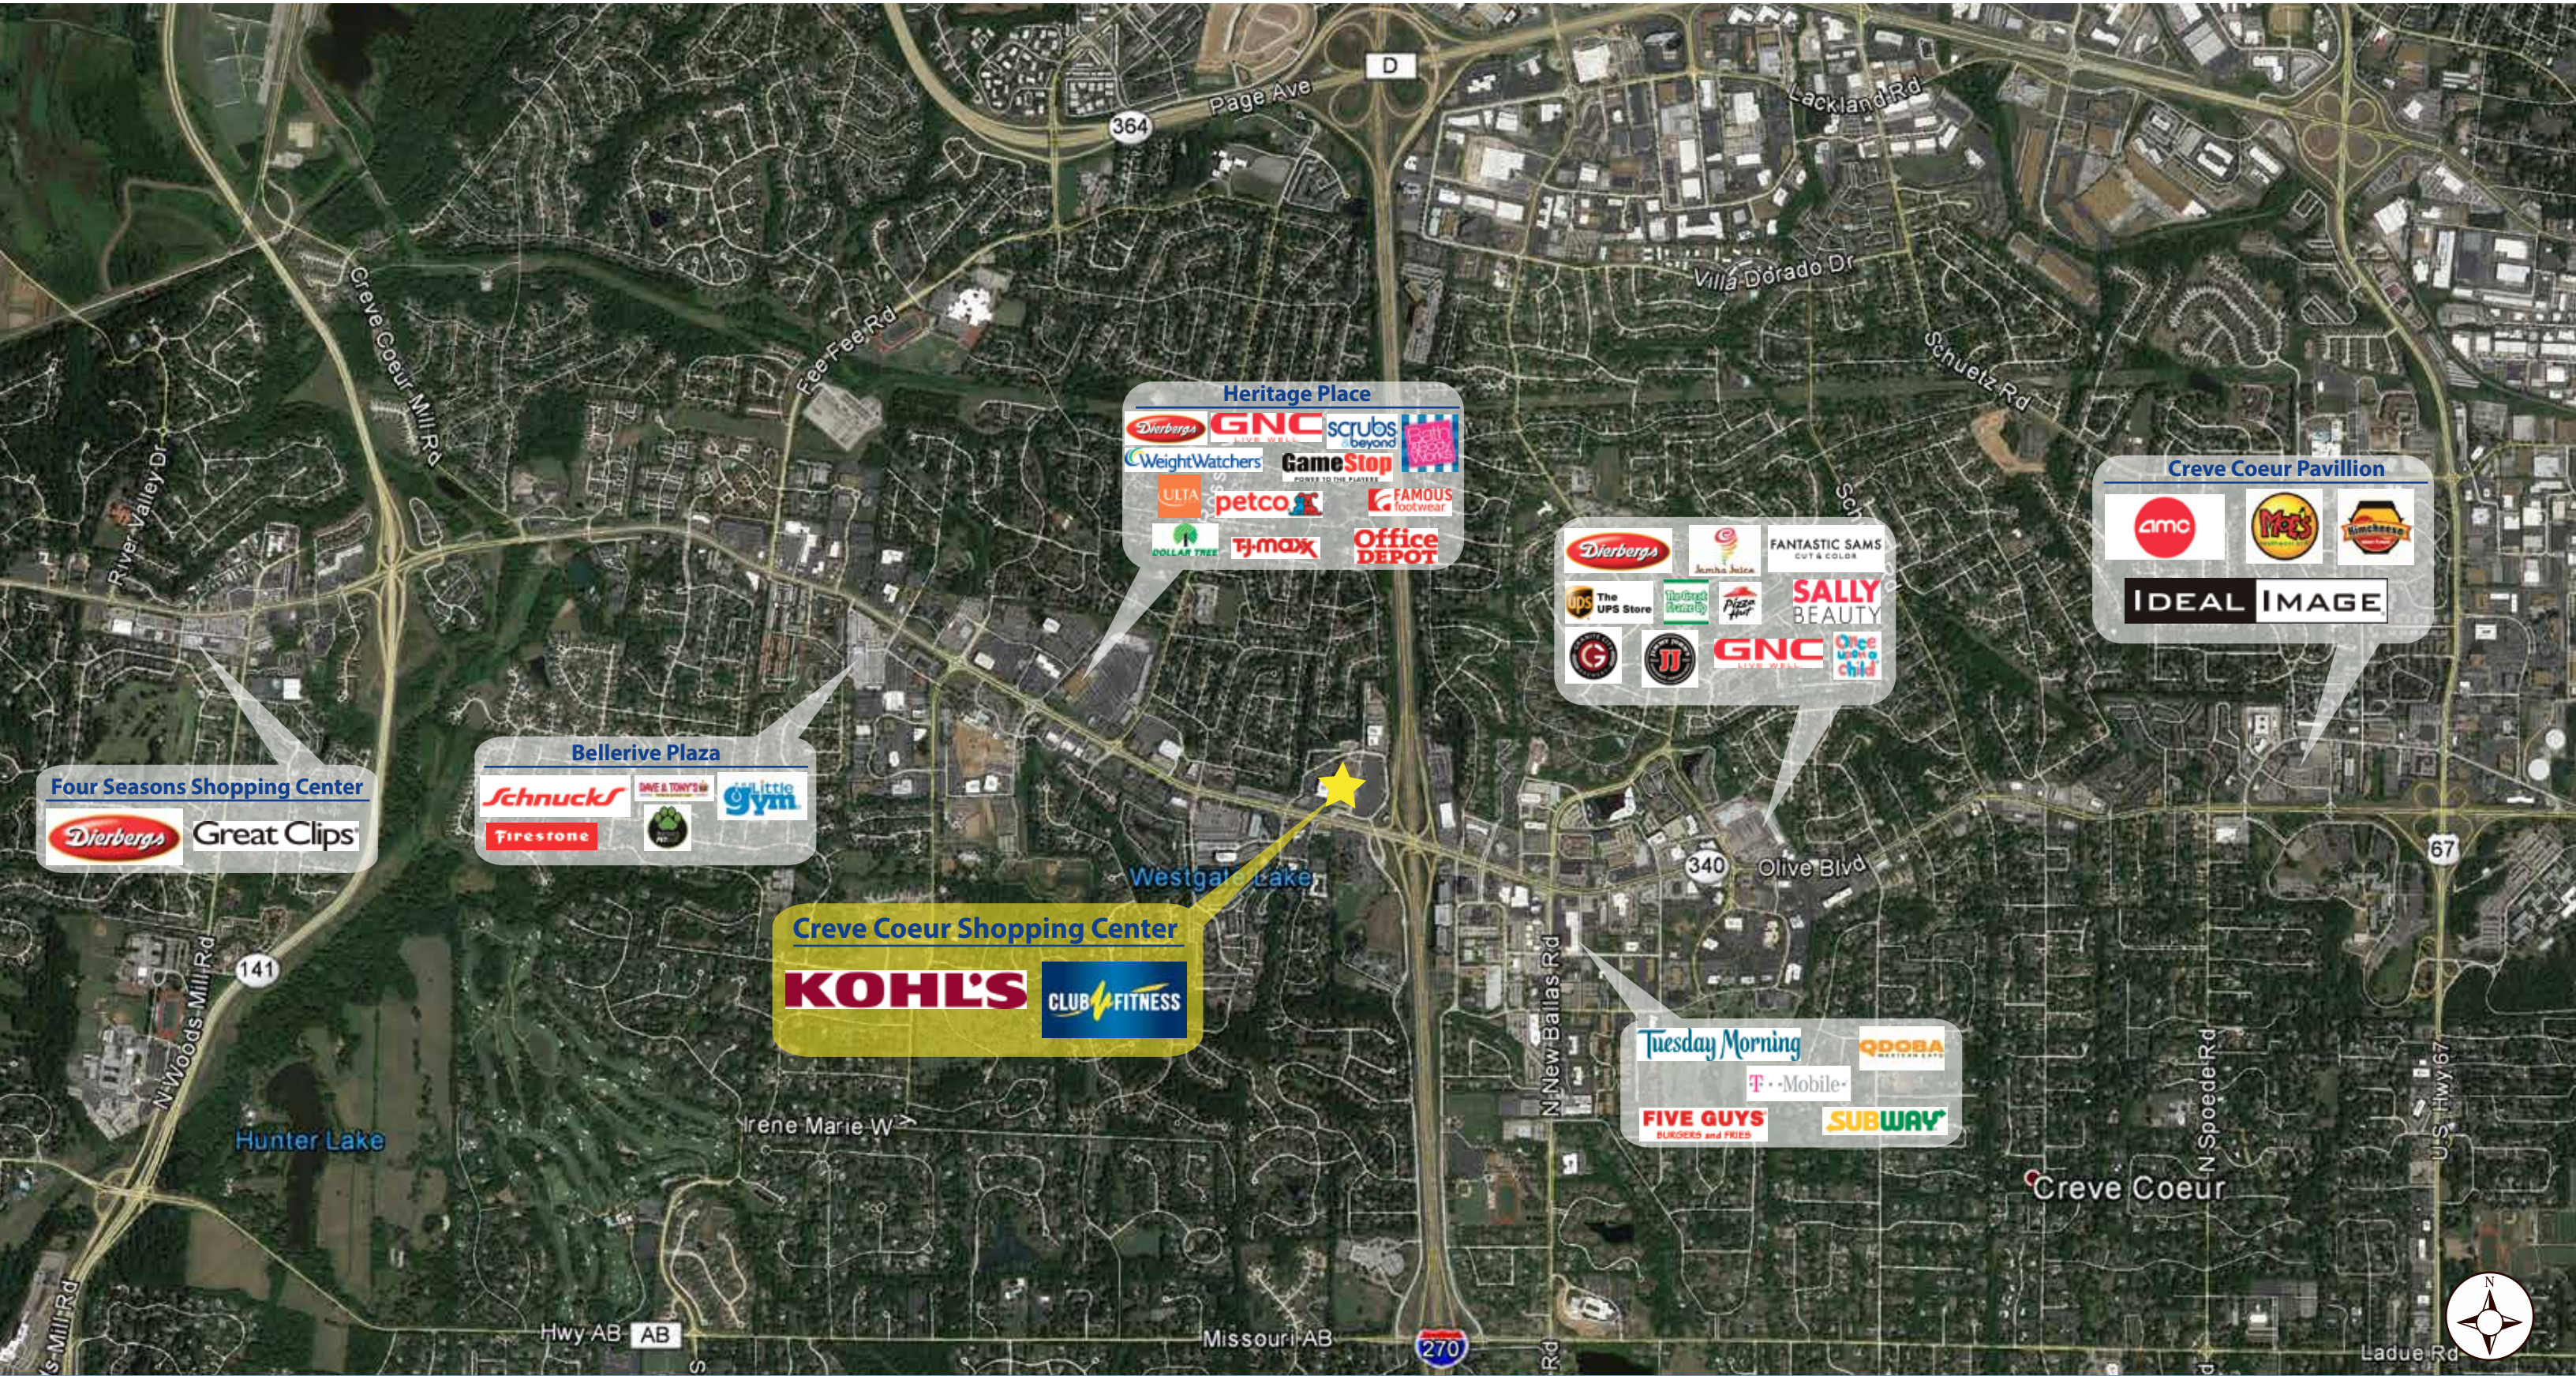

Creve Coeur Shopping Center

955 Woodcrest Executive Drive., St. Louis, MO 63141

Retail & Competitive Center Aerial