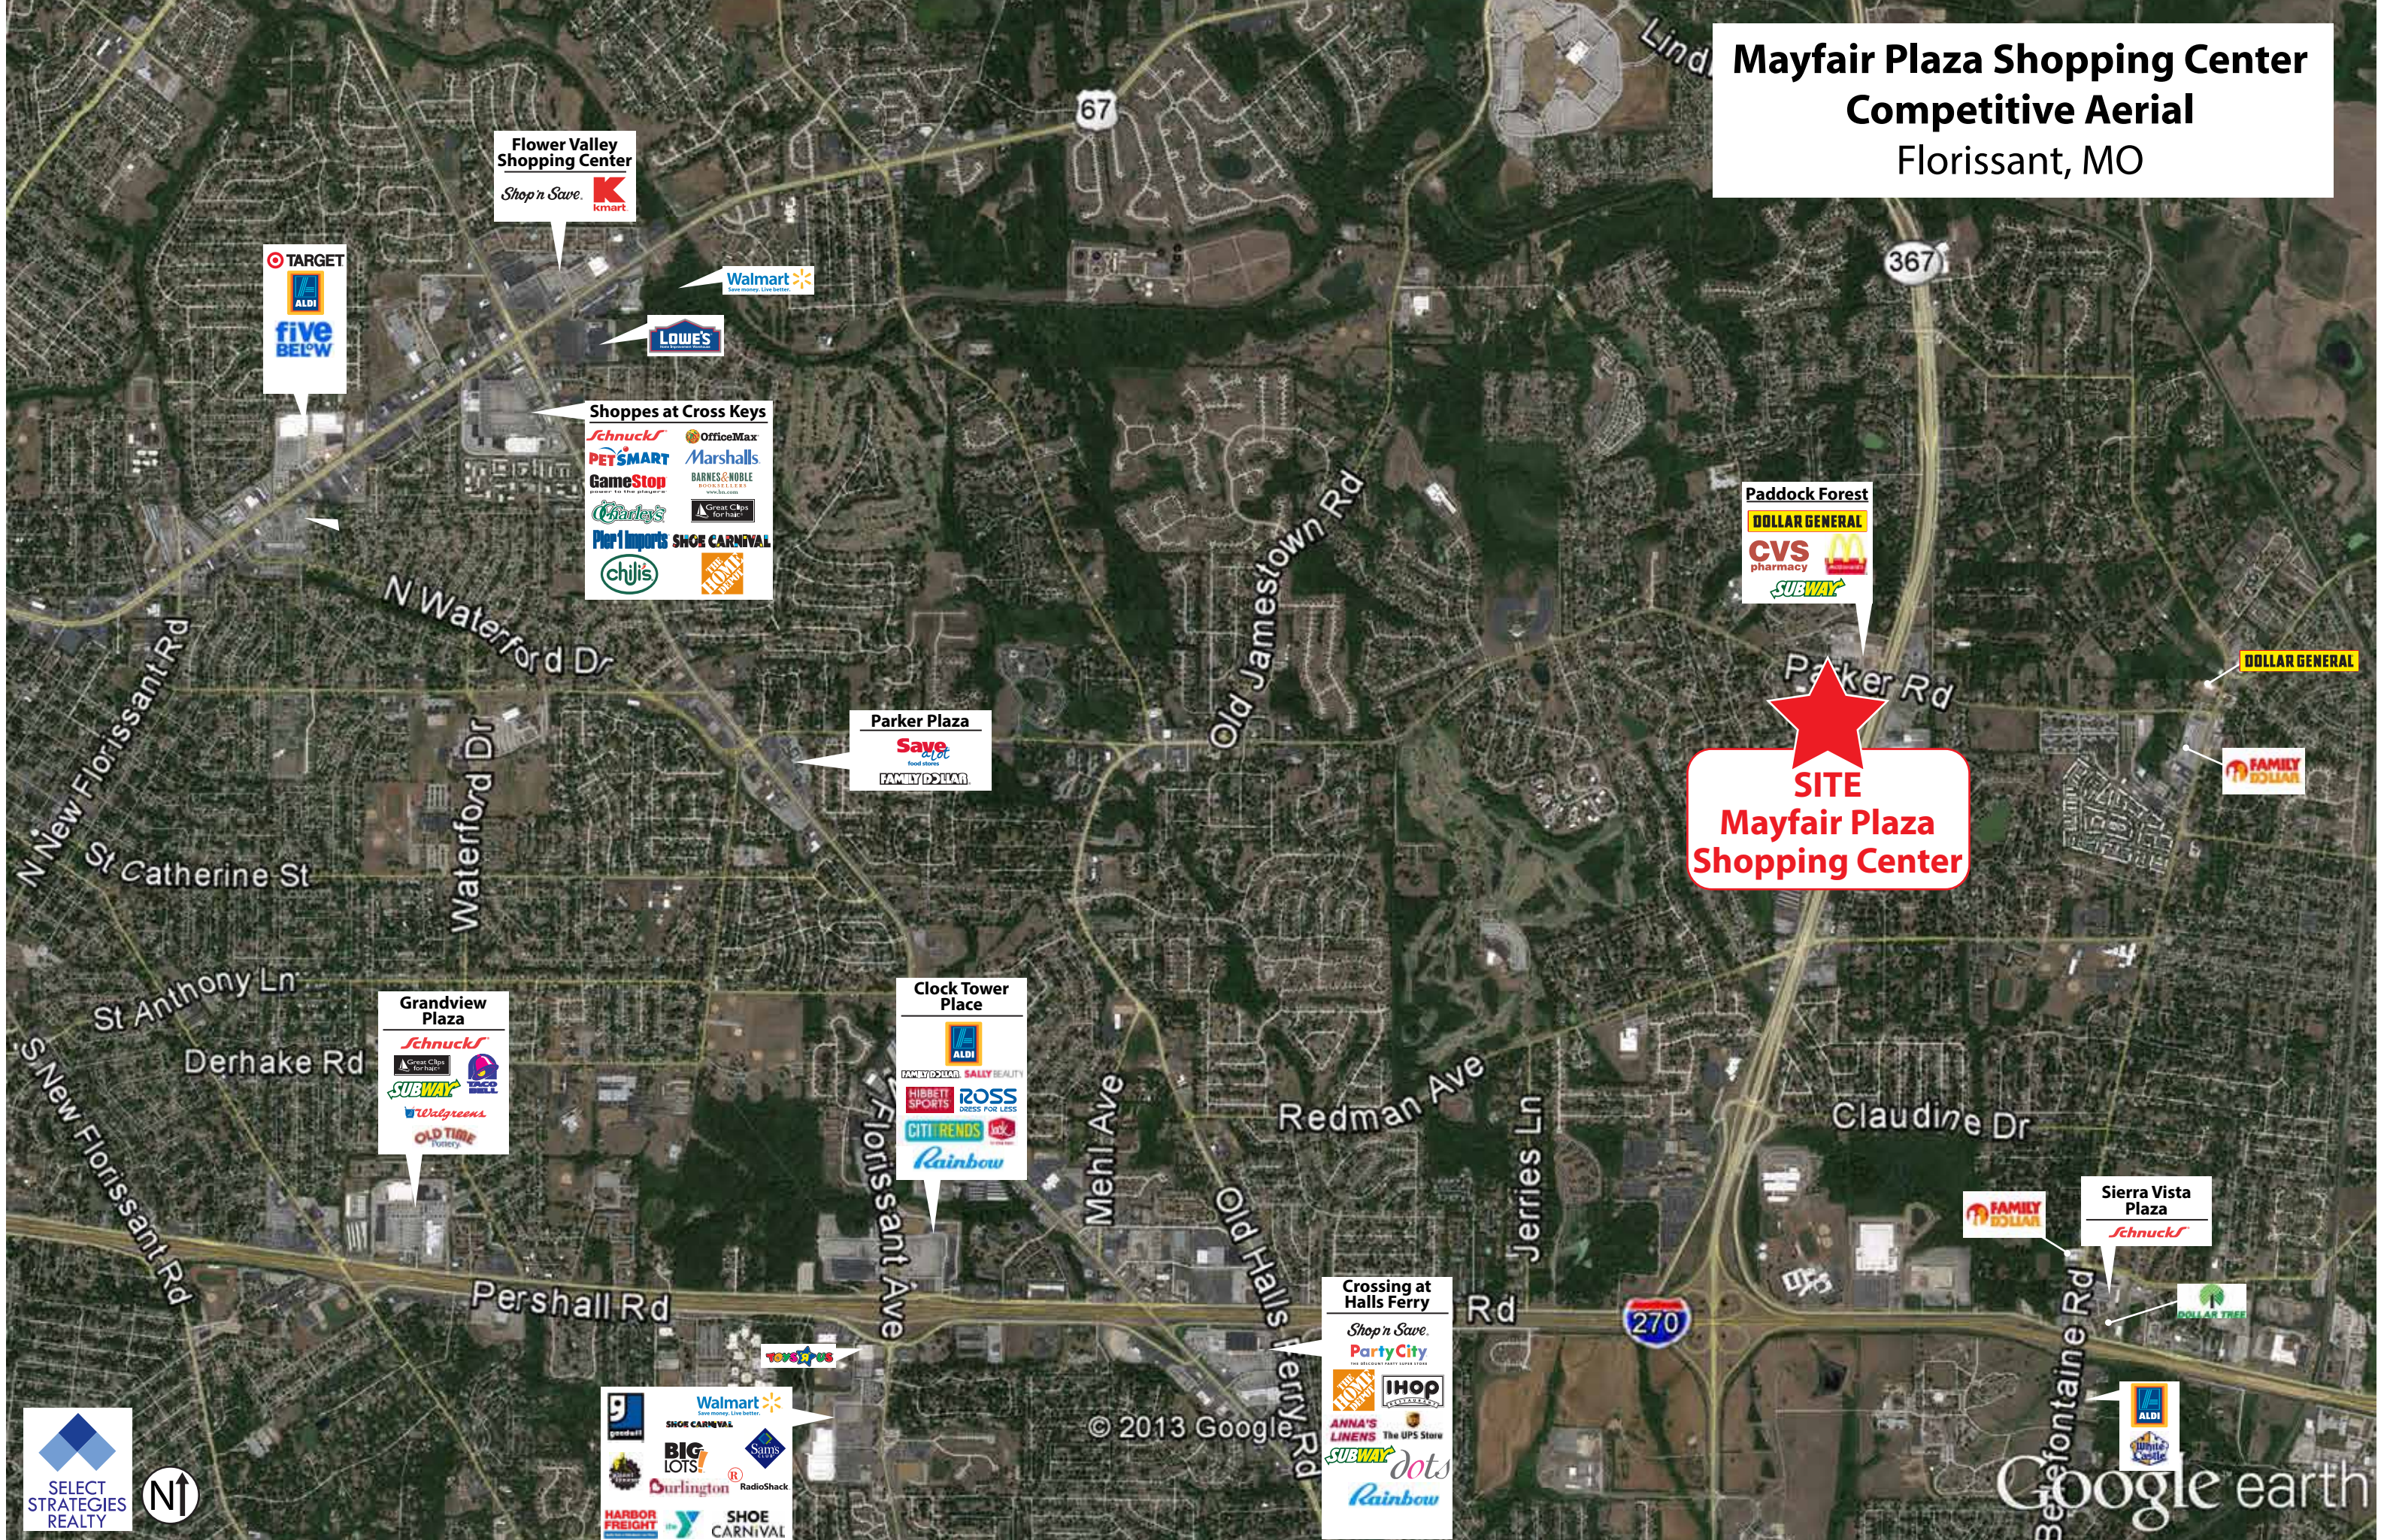

Mayfair Plaza Shopping Center Competitive Aerial Florissant, MO

Flower Valley Shopping Center
Shop 'n Save
Kmart

TARGET
ALDI
five BELOW

Walmart
LOWE'S

Shoppes at Cross Keys
Schnucks
OfficeMax
PET SMART
Marshalls
GameStop
BARNES & NOBLE BOOKSELLERS
Barley's
Great Clips for hair
Plant Imports
SHOE CARNIVAL
chjji's
THE HOME DEPOT

Paddock Forest
DOLLAR GENERAL
CVS pharmacy
McDonald's
SUBWAY

Parker Plaza
Save
FAMILY DOLLAR

SITE
Mayfair Plaza Shopping Center

DOLLAR GENERAL

FAMILY DOLLAR

Grandview Plaza
Schnucks
Great Clips for hair
SUBWAY
Walgreens
OLD TIME Variety

Clock Tower Place
ALDI
FAMILY DOLLAR
SALLY BEAUTY
HIBBET SPORTS
ROSS DRESS FOR LESS
CITI TRENDS
Rainbow

Crossing at Halls Ferry
Shop 'n Save
Party City
THE HOME DEPOT
IHOP
ANNA'S LINENS The UPS Store
SUBWAY
dots
Rainbow

Sierra Vista Plaza
FAMILY DOLLAR
Schnucks

Walmart
SHOE CARNIVAL
BIG LOTS!
Sams Club
Durlington
RadioShack
HARBOR FREIGHT
SHOE CARNIVAL

ALDI
White Castle

© 2013 Google

Google earth