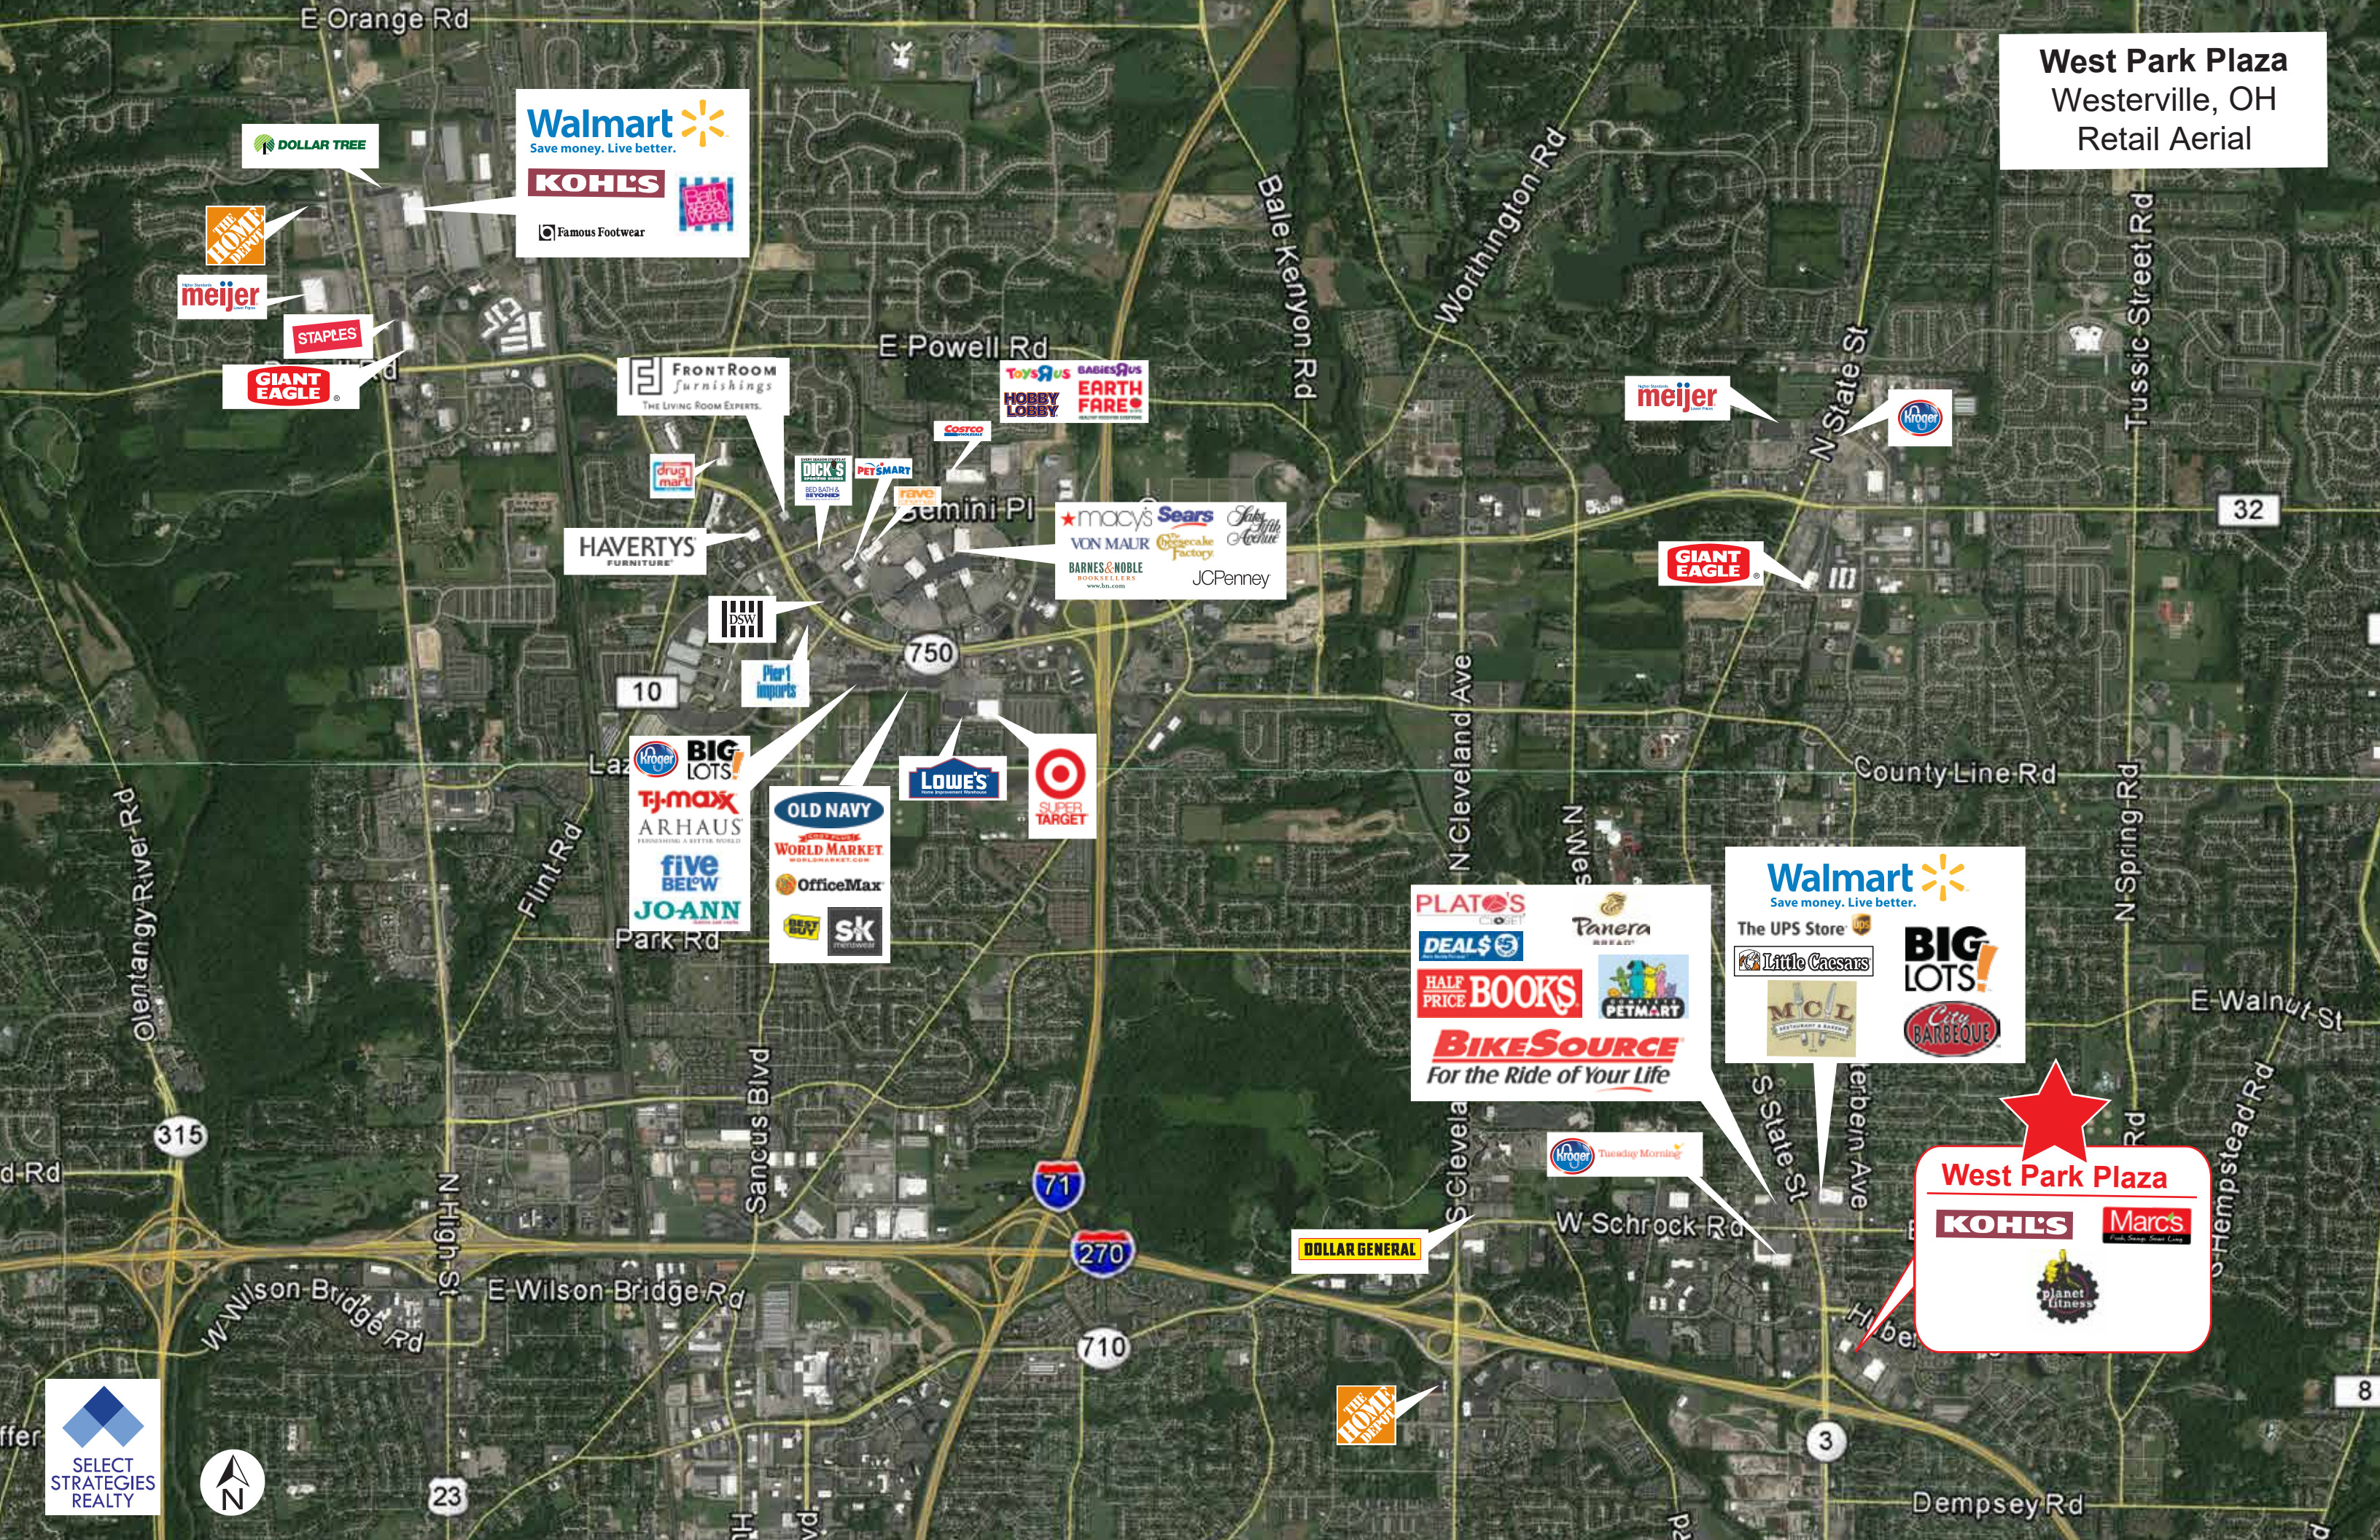

West Park Plaza
Westerville, OH
Retail Aerial

DOLLAR TREE
Walmart
Save money. Live better.
KOHL'S
Famous Footwear

meijer
STAPLES
GIANT EAGLE

FRONTROOM
THE LIVING ROOM EXPERTS.
TOYS R US
HOBBY LOBBY
EARTH FARE
Costco
meijer
GIANT EAGLE
HAVERTYS
FURNITURE
DSW
Pier 1 imports
macys
VON MAUR
BARNES & NOBLE
Sears
Chesapeake Factory
JCPenney

Target
LOWE'S
OLD NAVY
WORLD MARKET
OfficeMax
five BELOW
JOANN
ARHAUS
TJ-maxx
Big Lots!
Drug Mart
DICK'S
PETSMART
rave

PLATOS
DEALS
HALF PRICE BOOKS
BIKE SOURCE
For the Ride of Your Life

Walmart
Save money. Live better.
The UPS Store
Little Caesars
MOL
BIG LOTS!
City BARBEQUE

West Park Plaza
KOHL'S
Marc's
planet fitness

DOLLAR GENERAL

THE HOME DEPOT