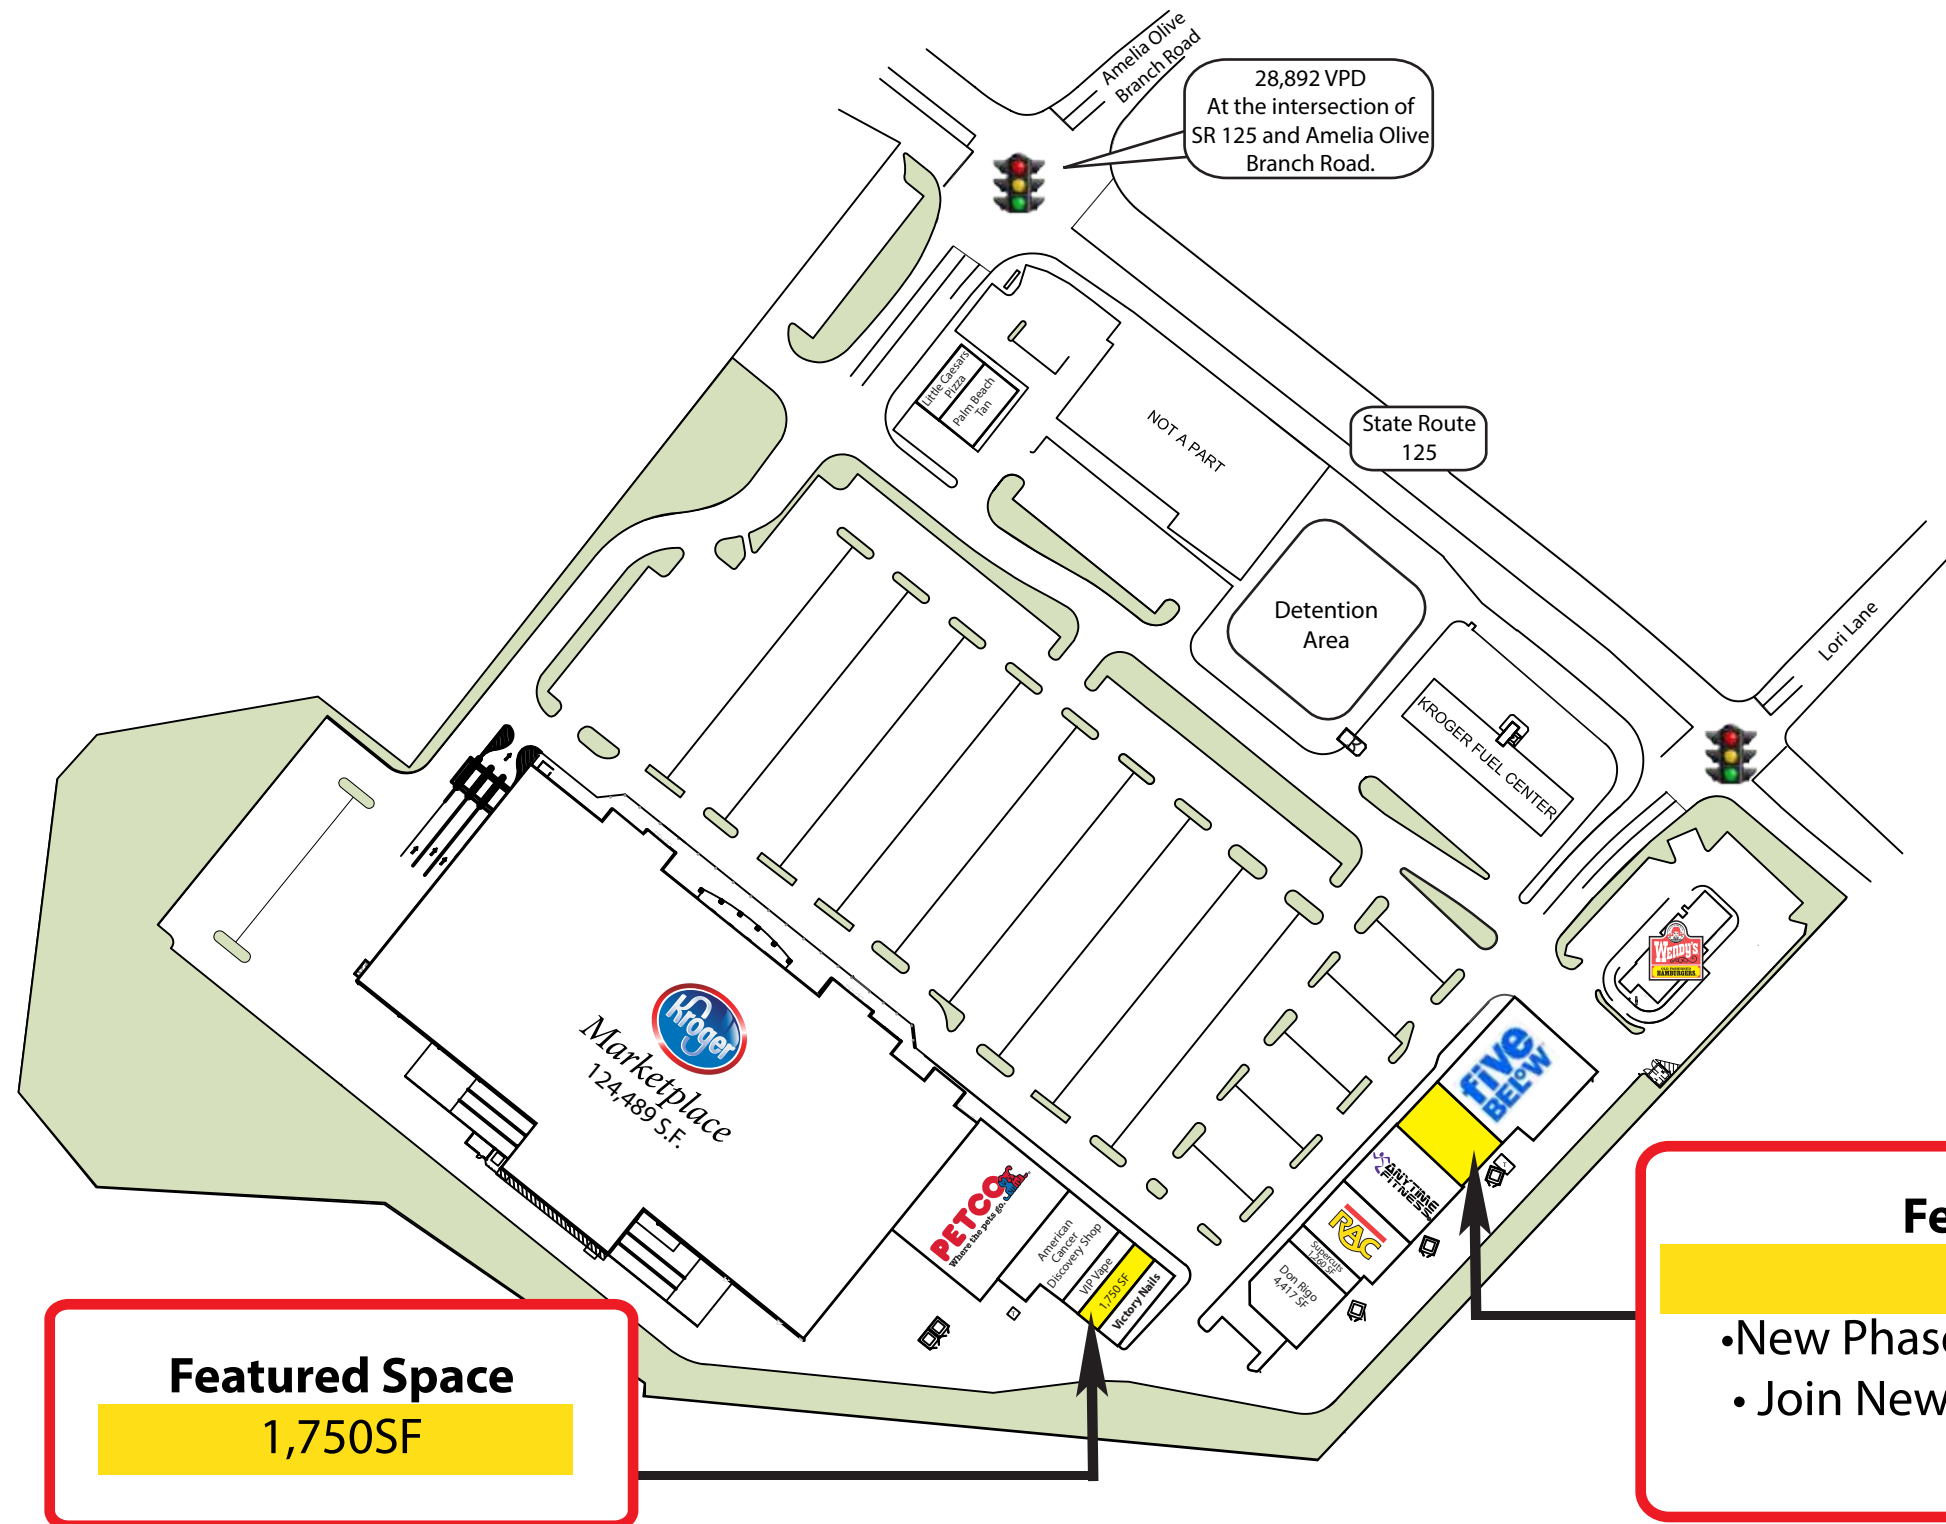

Pierce Town Center

1395 W. Ohio Pike
Amelia, OH 45102
(Greater Cincinnati)

Suite	Tenant	SF
Maj A	Kroger	124,489
1	Petco	12,500
4	American Cancer Discovery Shop	5,000
6	VIP Vape	1,400
7	Available	1,750
8	Victory Nails	1,890
9	Don Ringo	4,417
11	Supercuts	1,260
13	Rent-A-Center	4,028
15	Anytime Fitness	5,050
16	Available - NEW PHASE	up to 4,117
17	Five Below (New Lease)	9,450
25	Wendy's	3,405
31	Little Caesars	1,600
30	Palm Beach Tan	2,546

Featured Space
1,750SF

Featured Space
4,117 SF

- New Phase at Pierce Town Center
- Join Newly Leased **FIVE BELOW**