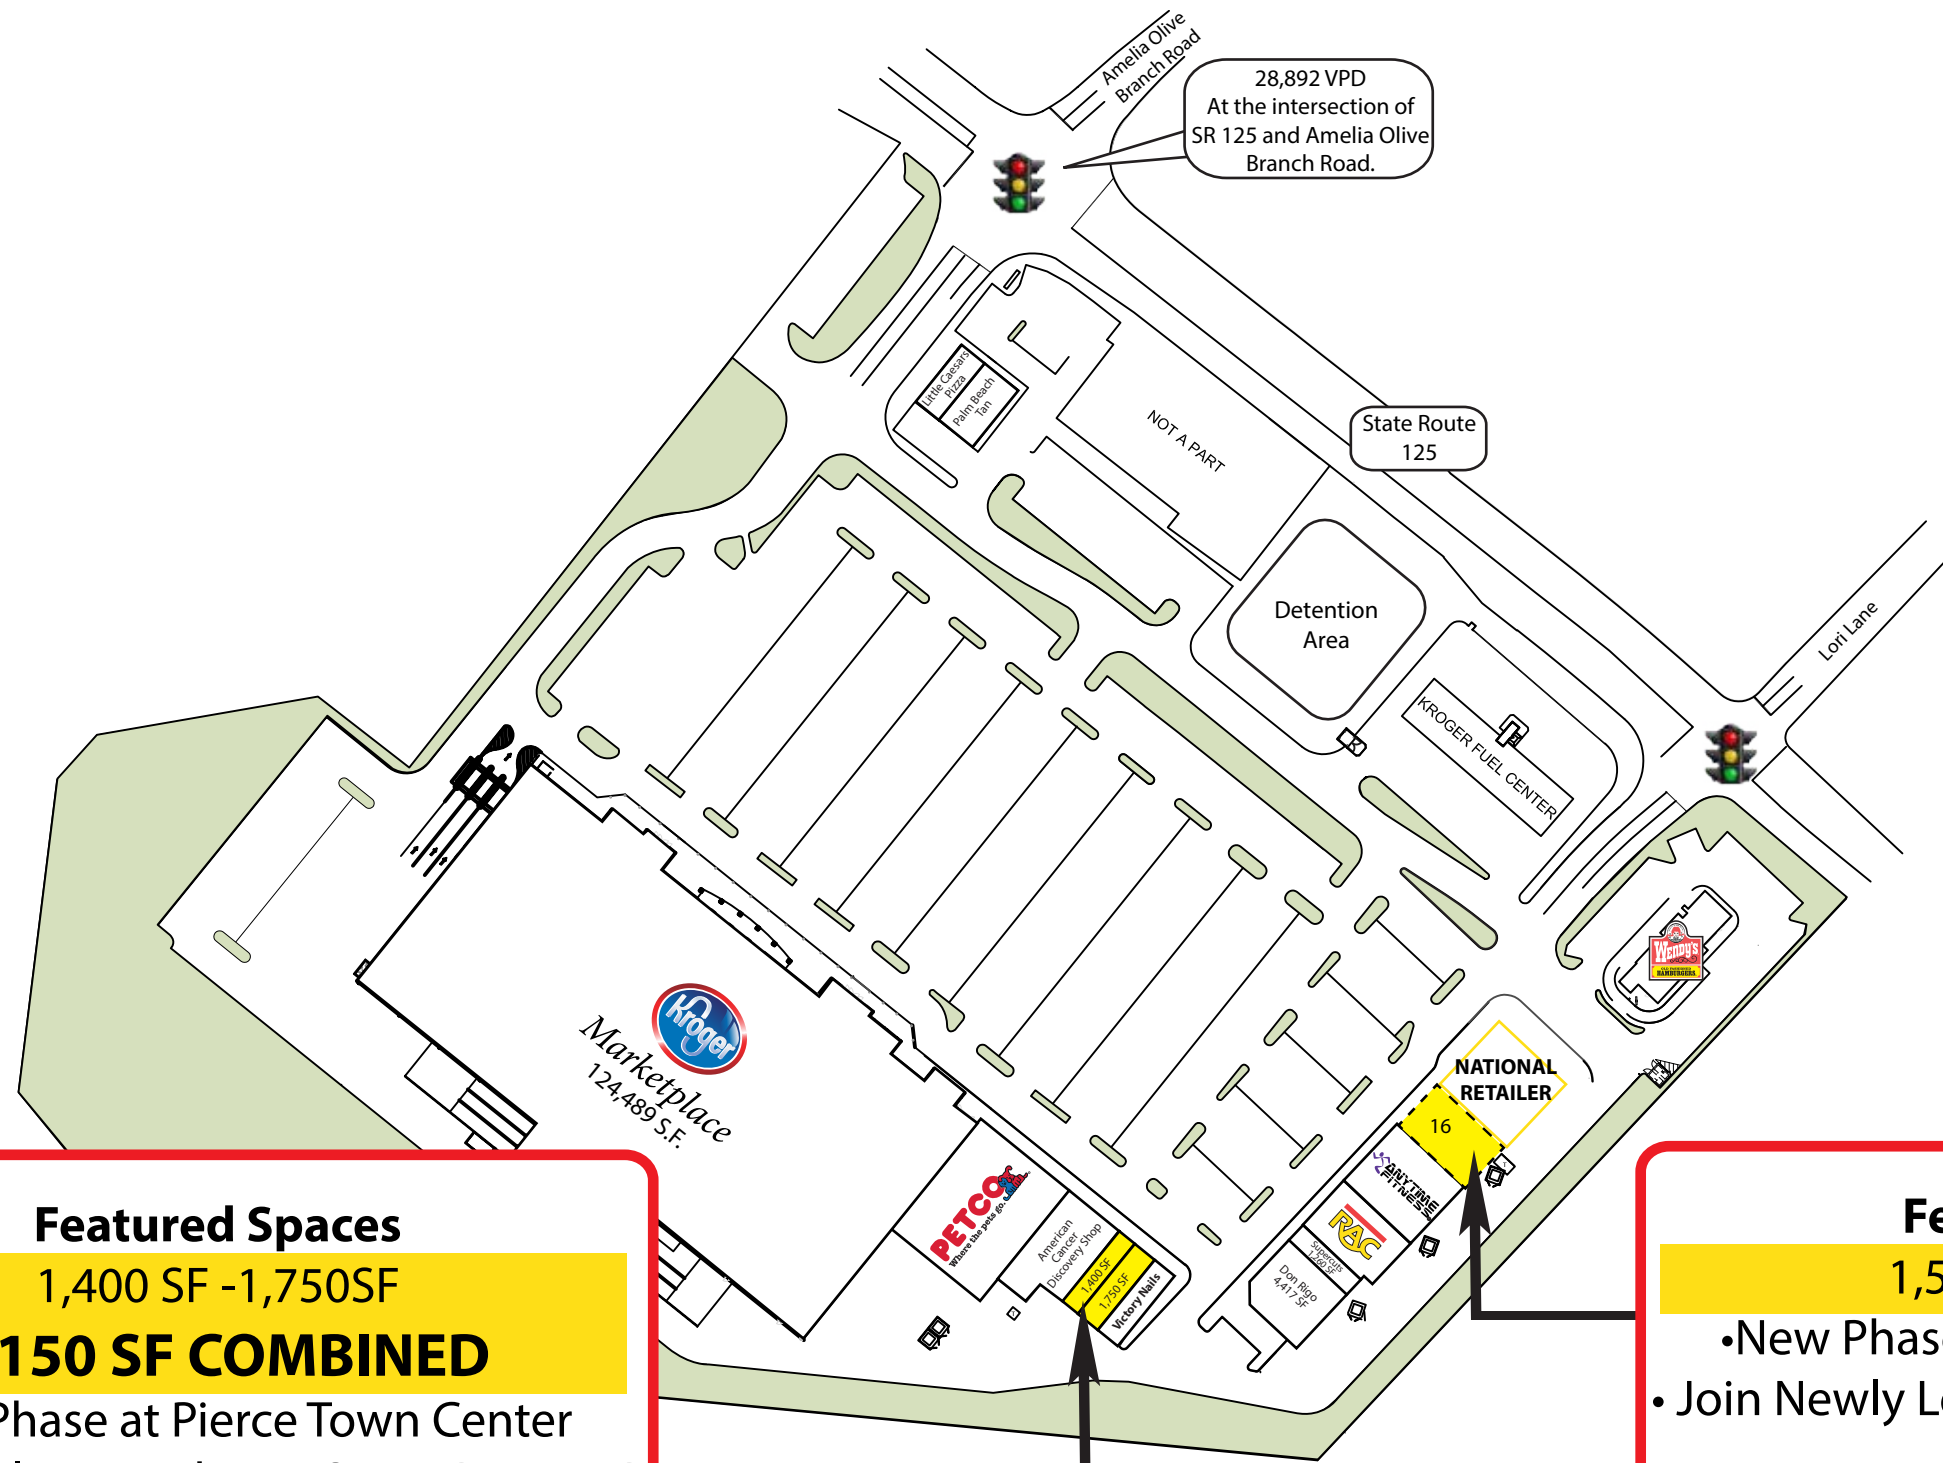

Pierce Town Center

1395 W. Ohio Pike
Amelia, OH 45102
(Greater Cincinnati)

Suite	Tenant	SF
Maj A	Kroger	124,489
1	Petco	12,500
4	American Cancer Discovery Shop	5,000
6	Available	1,400
7	Available	1,750
8	Victory Nails	1,890
9	Don Ringo	4,417
11	Supercuts	1,260
13	Rent-A-Center	4,028
15	Anytime Fitness	5,050
16	Available - NEW PHASE	1,500 - 3,500
17	Five Below (New Lease)	9,200
25	Wendy's	3,405
31	Little Caesars	1,600
30	Palm Beach Tan	2,546

Featured Spaces
1,400 SF - 1,750 SF
3,150 SF COMBINED

- New Phase at Pierce Town Center
- Join Newly Leased **NATIONAL RETAILER**

Featured Space
1,500 SF - 3,500 SF

- New Phase at Pierce Town Center
- Join Newly Leased **NATIONAL RETAILER**