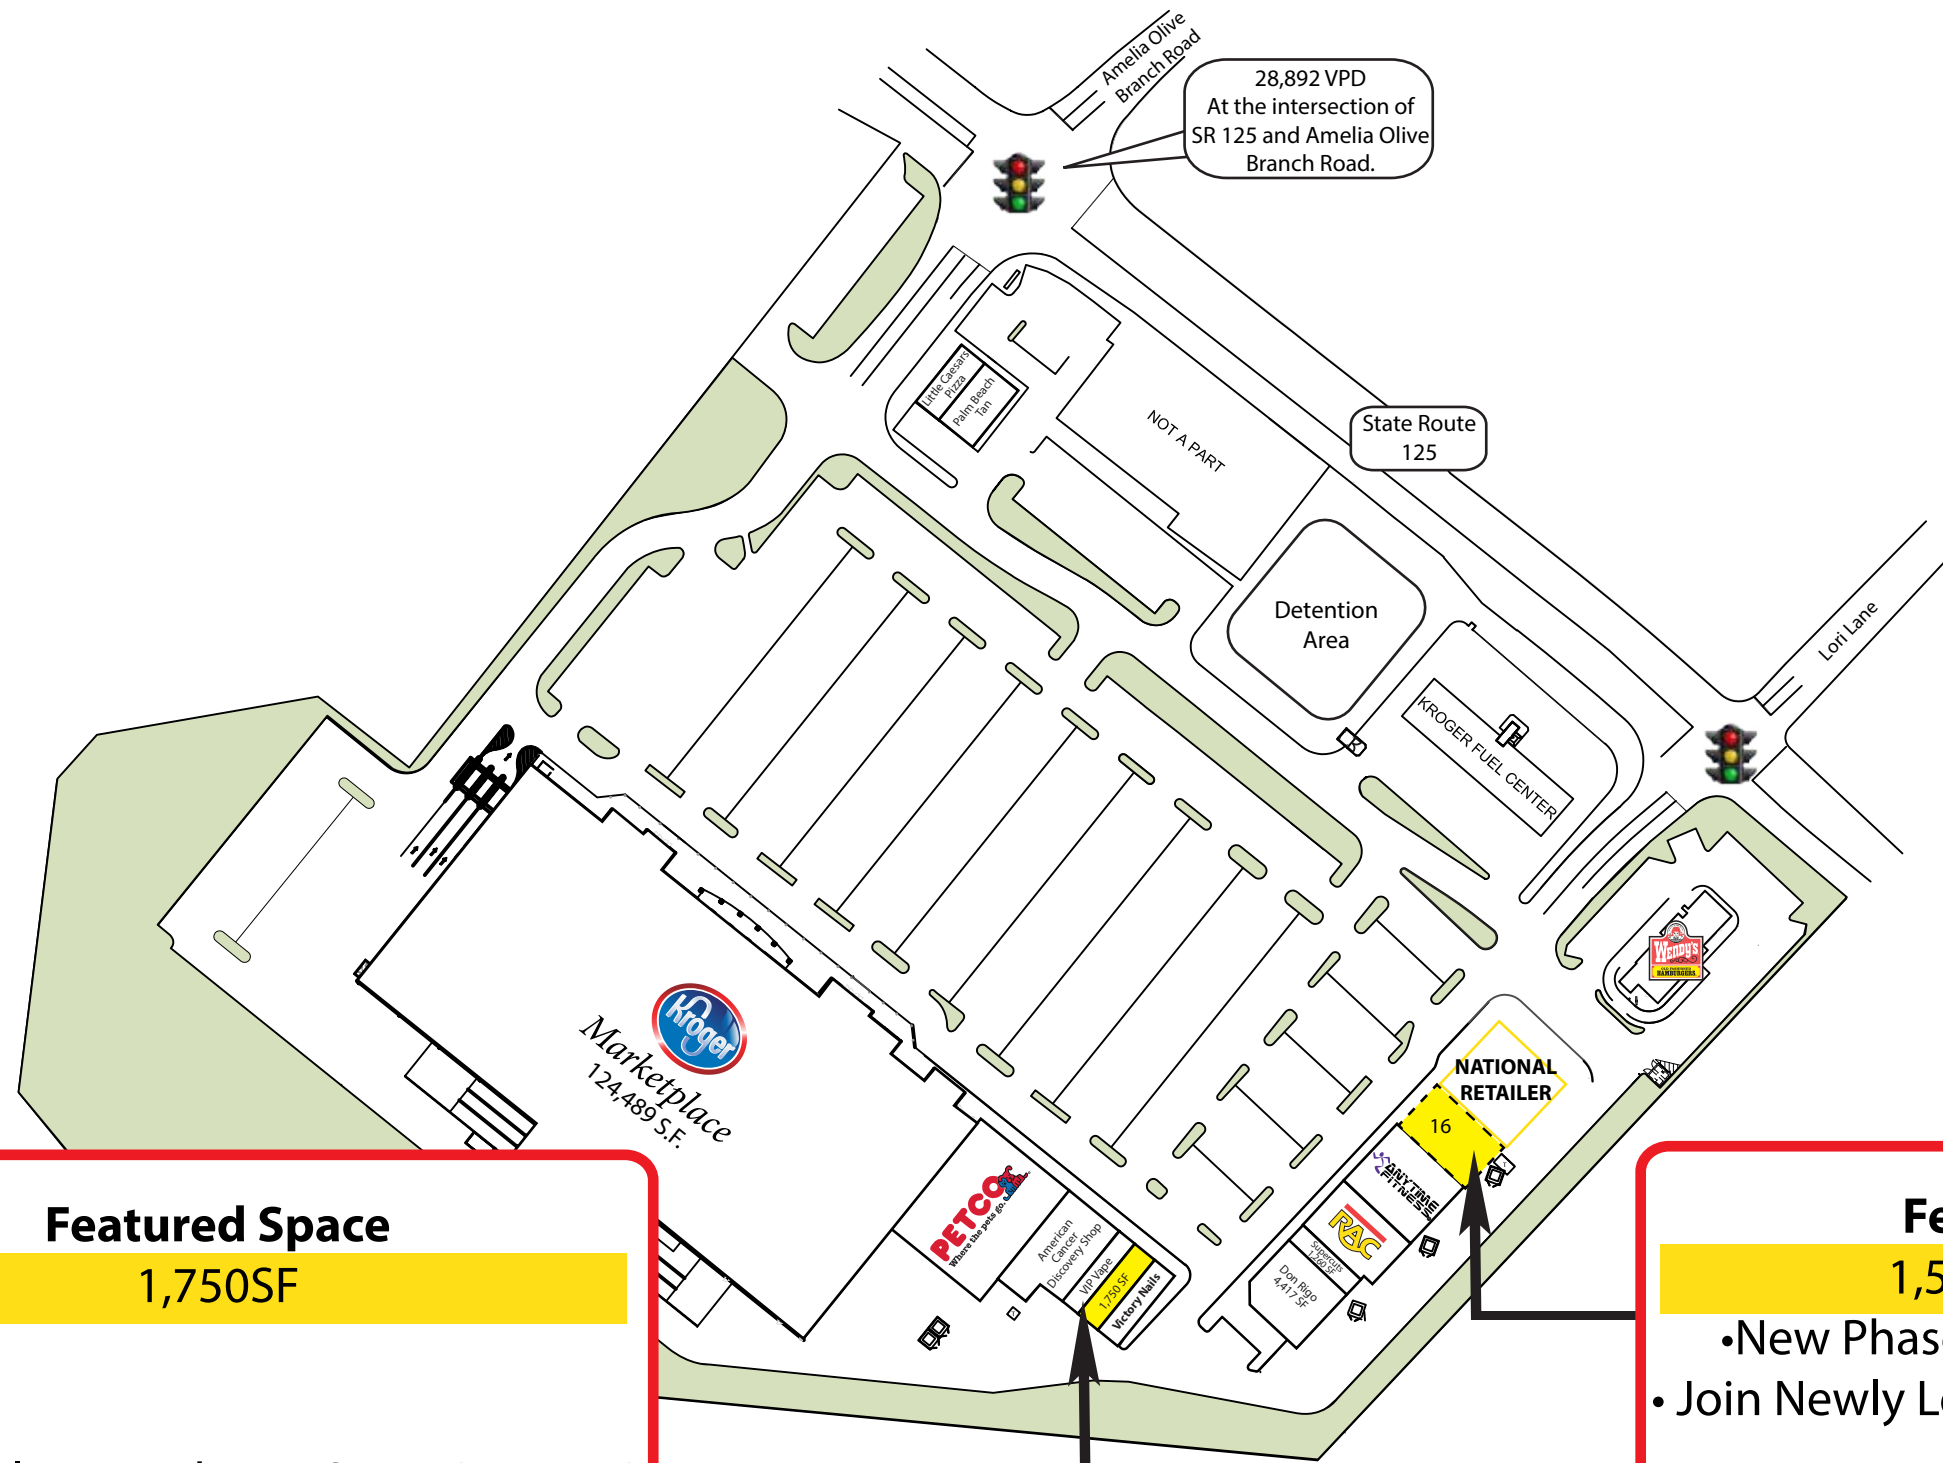

# Pierce Town Center

1395 W. Ohio Pike  
Amelia, OH 45102  
(Greater Cincinnati)

Suite	Tenant	SF
Maj A	Kroger	124,489
1	Petco	12,500
4	American Cancer Discovery Shop	5,000
6	VIP Vape	1,400
7	Available	1,750
8	Victory Nails	1,890
9	Don Ringo	4,417
11	Supercuts	1,260
13	Rent-A-Center	4,028
15	Anytime Fitness	5,050
16	Available - NEW PHASE	1,500 - 3,500
17	Five Below (New Lease)	9,200
25	Wendy's	3,405
31	Little Caesars	1,600
30	Palm Beach Tan	2,546

**Featured Space**  
1,750SF

• Join Newly Leased **NATIONAL RETAILER**

**Featured Space**  
1,500 SF - 3,500 SF

• New Phase at Pierce Town Center  
• Join Newly Leased **NATIONAL RETAILER**