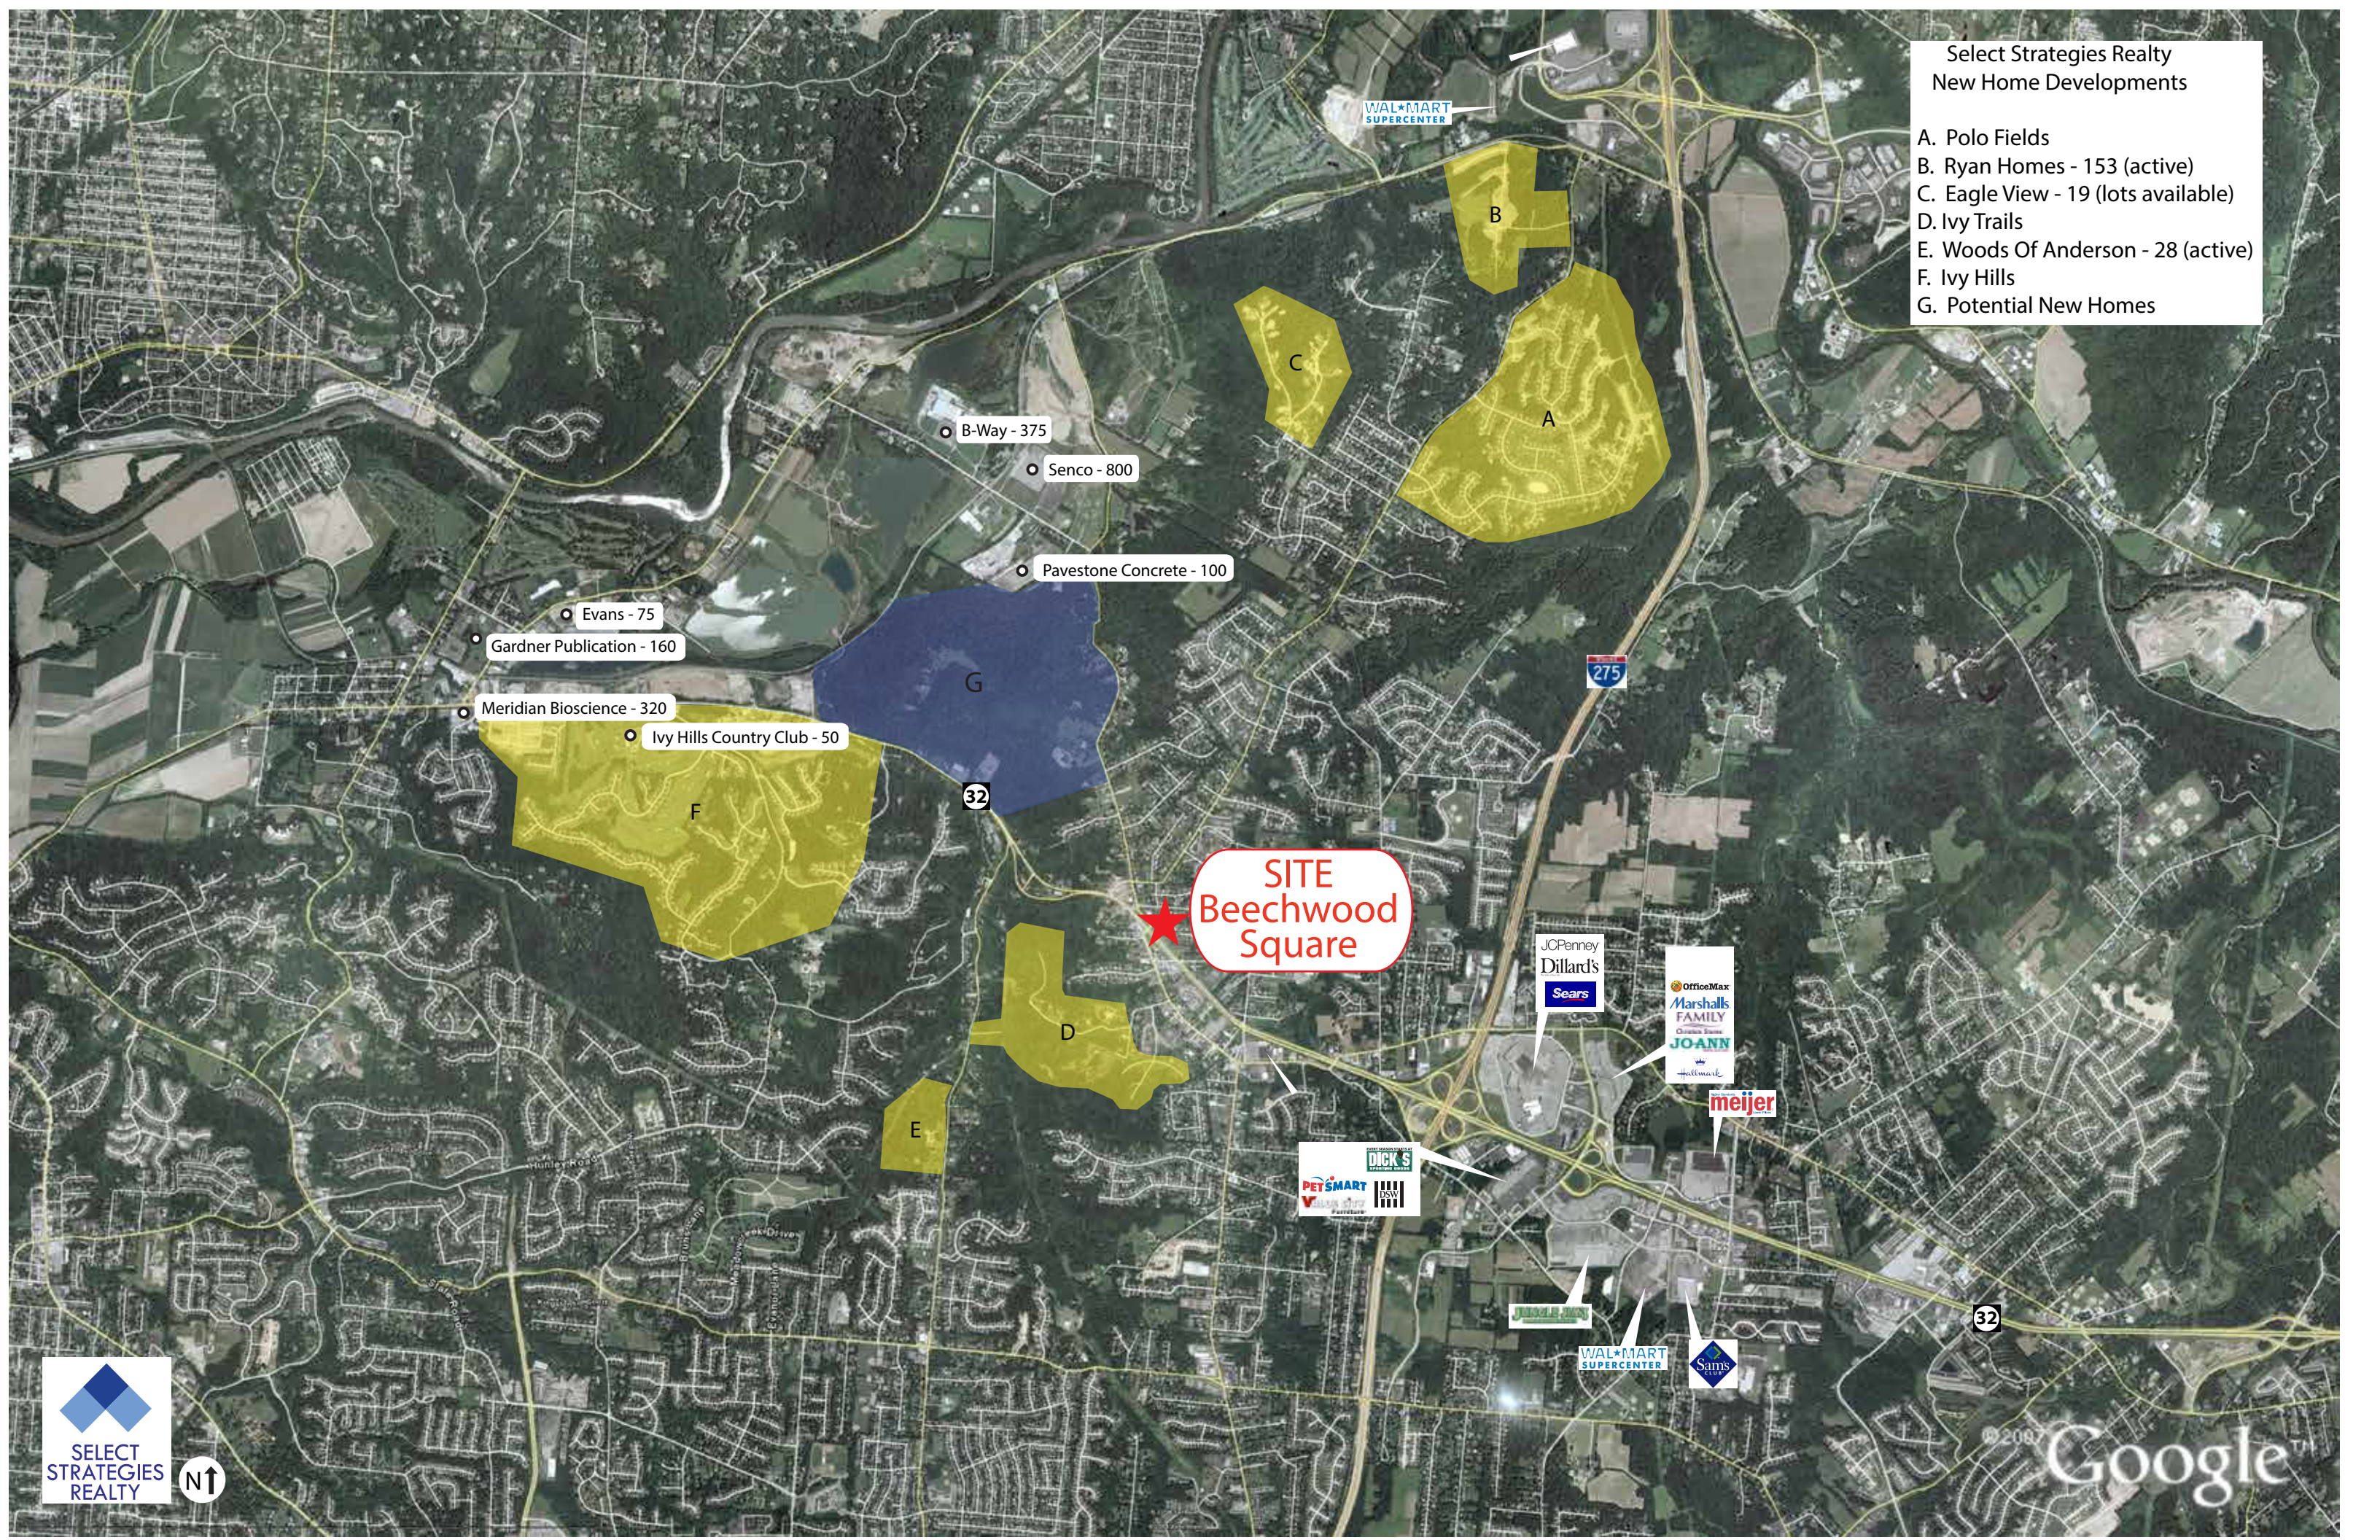

- Select Strategies Realty
New Home Developments
- A. Polo Fields
 - B. Ryan Homes - 153 (active)
 - C. Eagle View - 19 (lots available)
 - D. Ivy Trails
 - E. Woods Of Anderson - 28 (active)
 - F. Ivy Hills
 - G. Potential New Homes

SITE
Beechwood
Square

- B-Way - 375
- Senco - 800
- Pavestone Concrete - 100
- Evans - 75
- Gardner Publication - 160
- Meridian Bioscience - 320
- Ivy Hills Country Club - 50

- JCPenney
- Dillard's
- Sears
- OfficeMax
- Marshalls
- FAMILY
- JOANN
- meijer

- PETSMART
- DICK'S
- WAL*MART SUPERCENTER
- Sams CLUB